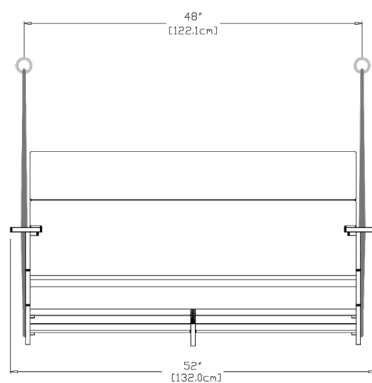

632
 reclaimed
 milk jugs

flat pack shipped
 some assembly required

shipping dimensions: 24" x 4" x 48"
shipping weight: 88 lbs (39.9kg)

charcoal: LC-LPS-CG

black: LC-LPS-BL

cloud: LC-LPS-CW

leaf: LC-LPS-LG

apple red: LC-LPS-AR

driftwood: LC-LPS-DW

navy blue: LC-LPS-NB

collection: lollygagger

material: recycled HDPE

dimensions: width: 52" (132.1cm)
depth: 29.5" (74.9cm)
height: 27.5" (69.9cm)

weight: 69 lbs (31.3kg)

also available as single swing.

shipping dimensions: 25" x 5" x 48"
shipping weight: 80 lbs (36.3kg)

flat pack shipped
some assembly required

sky: LC-LPS-SB

sunset: LC-LPS-OR