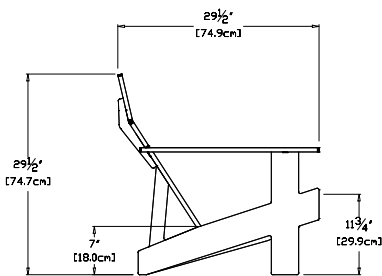

driftwood: LC-LS-DW