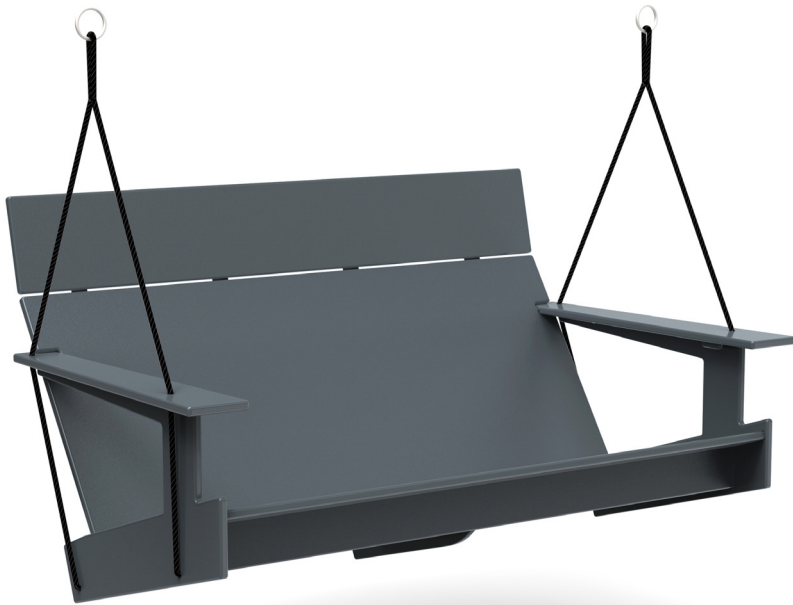

flat pack shipped
some assembly required

sky: LC-LS-SB

sunset: LC-LS-OR

charcoal: LC-TLS-CG

black: LC-TLS-BL

cloud: LC-TLS-CW

leaf: LC-TLS-LG

apple red: LC-TLS-AR

driftwood: LC-TLS-DW

navy blue: LC-TLS-NB

sky: LC-TLS-SB

sunset: LC-TLS-OR

collection: lollygagger
material: 100% recycled HDPE
dimensions: width: 52" (132.0cm)
 depth: 29.5" (74.9cm)
 height: 33.75" (85.4cm)
weight: 79 lbs (35.8kg)

632
 reclaimed
 milk jugs

flat pack shipped
 some assembly required

shipping dimensions: 24" x 4" x 48"
shipping weight: 88 lbs (39.9kg)

charcoal: LC-LPS-CG

black: LC-LPS-BL

cloud: LC-LPS-CW

leaf: LC-LPS-LG

also available as single swing.

shipping dimensions: 25" x 5" x 48"
shipping weight: 80 lbs (36.3kg)

flat pack shipped
some assembly required

sky: LC-LPS-SB

sunset: LC-LPS-OR