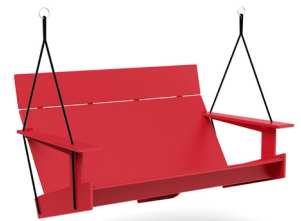

driftwood: LC-TLS-DW

navy blue: LC-TLS-NB

sky: LC-TLS-SB

sunset: LC-TLS-OR

collection: lollygagger
material: 100% recycled HDPE
dimensions: width: 52" (132.0cm)
 depth: 29.5" (74.9cm)
 height: 33.75" (85.4cm)
weight: 79 lbs (35.8kg)

632
 reclaimed
 milk jugs

flat pack shipped
 some assembly required

shipping dimensions: 24" x 4" x 48"
shipping weight: 88 lbs (39.9kg)

charcoal: LC-LPS-CG

black: LC-LPS-BL

cloud: LC-LPS-CW

leaf: LC-LPS-LG

apple red: LC-LPS-AR

driftwood: LC-LPS-DW

navy blue: LC-LPS-NB

collection: lollygagger

material: recycled HDPE

dimensions: width: 52" (132.1cm)
depth: 29.5" (74.9cm)
height: 27.5" (69.9cm)

weight: 69 lbs (31.3kg)

also available as single swing.

shipping dimensions: 25" x 5" x 48"
shipping weight: 80 lbs (36.3kg)

flat pack shipped
some assembly required

sky: LC-LPS-SB

sunset: LC-LPS-OR