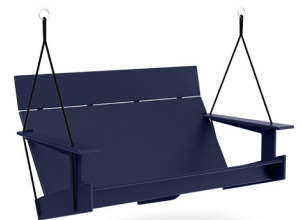

driftwood: LC-TLS-DW

navy blue: LC-TLS-NB

sky: LC-TLS-SB

sunset: LC-TLS-OR

collection: lollygagger
material: 100% recycled HDPE
dimensions: width: 52" (132.0cm)
 depth: 29.5" (74.9cm)
 height: 33.75" (85.4cm)
weight: 79 lbs (35.8kg)

632
 reclaimed
 milk jugs

flat pack shipped
 some assembly required

shipping dimensions: 24" x 4" x 48"
shipping weight: 88 lbs (39.9kg)

charcoal: LC-LPS-CG

black: LC-LPS-BL

cloud: LC-LPS-CW

leaf: LC-LPS-LG

apple red: LC-LPS-AR

driftwood: LC-LPS-DW

navy blue: LC-LPS-NB

collection: lollygagger

material: recycled HDPE

dimensions: width: 52" (132.1cm)
depth: 29.5" (74.9cm)
height: 27.5" (69.9cm)

weight: 69 lbs (31.3kg)

also available as single swing.

shipping dimensions: 25" x 5" x 48"
shipping weight: 80 lbs (36.3kg)

flat pack shipped
some assembly required

sky: LC-LPS-SB

sunset: LC-LPS-OR