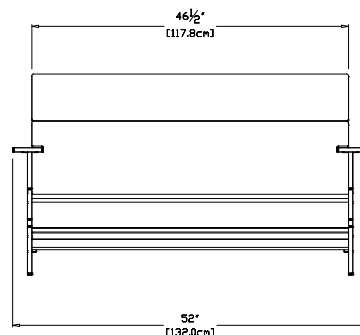

collection: lollygagger

material: 100% recycled HDPE

dimensions: width: 52" (132.0cm)
depth: 29.5" (74.9cm)
height: 29.5" (74.7cm)

weight: 73 lbs (33.1kg)

584
reclaimed
milk jugs

shipping dimensions: 25" x 5.5" x 48"
shipping weight: 80 lbs (36.3kg)

flat pack shipped
some assembly required