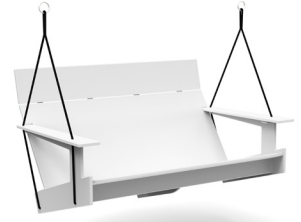

632
 reclaimed
 milk jugs

flat pack shipped
 some assembly required

shipping dimensions: 24" x 4" x 48"
shipping weight: 88 lbs (39.9kg)

charcoal: LC-LPS-CG

black: LC-LPS-BL

cloud: LC-LPS-CW

leaf: LC-LPS-LG

apple red: LC-LPS-AR

driftwood: LC-LPS-DW

navy blue: LC-LPS-NB

collection: lollygagger

material: recycled HDPE

dimensions: width: 52" (132.1cm)
depth: 29.5" (74.9cm)
height: 27.5" (69.9cm)

weight: 69 lbs (31.3kg)