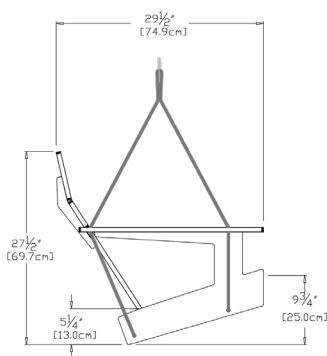

driftwood: LC-TLS-DW

navy blue: LC-TLS-NB

sky: LC-TLS-SB

sunset: LC-TLS-OR

collection: lollygagger
material: 100% recycled HDPE
dimensions: width: 52" (132.0cm)
 depth: 29.5" (74.9cm)
 height: 33.75" (85.4cm)
weight: 79 lbs (35.8kg)

632
 reclaimed
 milk jugs

flat pack shipped
 some assembly required

shipping dimensions: 24" x 4" x 48"
shipping weight: 88 lbs (39.9kg)

charcoal: LC-LPS-CG

black: LC-LPS-BL

cloud: LC-LPS-CW

leaf: LC-LPS-LG

apple red: LC-LPS-AR

driftwood: LC-LPS-DW

navy blue: LC-LPS-NB

collection: lollygagger

material: recycled HDPE

dimensions: width: 52" (132.1cm)
depth: 29.5" (74.9cm)
height: 27.5" (69.9cm)

weight: 69 lbs (31.3kg)

also available as single swing.

shipping dimensions: 25" x 5" x 48"
shipping weight: 80 lbs (36.3kg)

flat pack shipped
some assembly required

sky: LC-LPS-SB

sunset: LC-LPS-OR