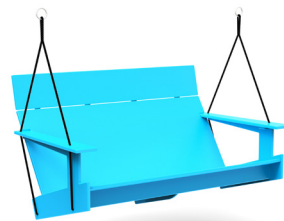

632
 reclaimed
 milk jugs

flat pack shipped
 some assembly required

shipping dimensions: 24" x 4" x 48"
shipping weight: 88 lbs (39.9kg)

charcoal: LC-LPS-CG

black: LC-LPS-BL

cloud: LC-LPS-CW

leaf: LC-LPS-LG

apple red: LC-LPS-AR

driftwood: LC-LPS-DW

navy blue: LC-LPS-NB

collection: lollygagger

material: recycled HDPE

dimensions: width: 52" (132.1cm)
depth: 29.5" (74.9cm)
height: 27.5" (69.9cm)

weight: 69 lbs (31.3kg)

also available as single swing.

shipping dimensions: 25" x 5" x 48"
shipping weight: 80 lbs (36.3kg)

flat pack shipped
some assembly required

sky: LC-LPS-SB

sunset: LC-LPS-OR