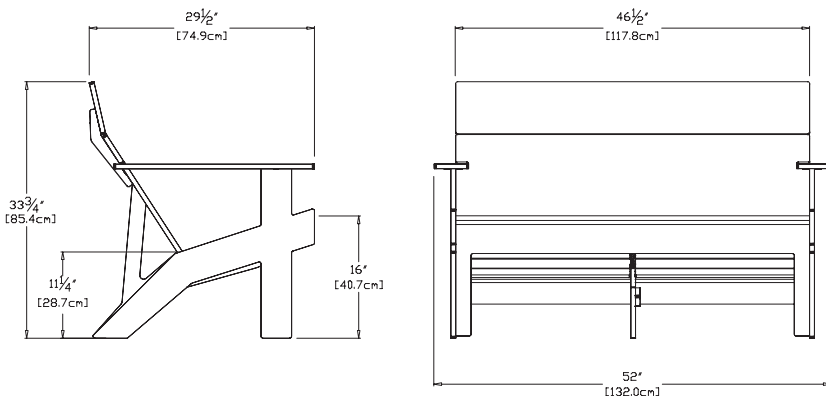

material: 100% recycled HDPE

dimensions: width: 52" (132.0cm)
depth: 29.5" (74.9cm)
height: 29.5" (74.7cm)

weight: 73 lbs (33.1kg)

584
reclaimed
milk jugs

shipping dimensions: 25" x 5.5" x 48"
shipping weight: 80 lbs (36.3kg)

driftwood: LC-TLS-DW

navy blue: LC-TLS-NB

sky: LC-TLS-SB

sunset: LC-TLS-OR

collection: lollygagger
material: 100% recycled HDPE
dimensions: width: 52" (132.0cm)
 depth: 29.5" (74.9cm)
 height: 33.75" (85.4cm)
weight: 79 lbs (35.8kg)

632
 reclaimed
 milk jugs

flat pack shipped
 some assembly required

shipping dimensions: 24" x 4" x 48"
shipping weight: 88 lbs (39.9kg)

charcoal: LC-LPS-CG

black: LC-LPS-BL

cloud: LC-LPS-CW

leaf: LC-LPS-LG

apple red: LC-LPS-AR

driftwood: LC-LPS-DW

navy blue: LC-LPS-NB

collection: lollygagger

material: recycled HDPE

dimensions: width: 52" (132.1cm)
depth: 29.5" (74.9cm)
height: 27.5" (69.9cm)

weight: 69 lbs (31.3kg)