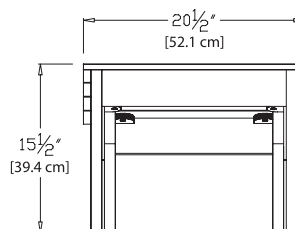

SKU: NO-NO90-(color code)

dimensions:
width: 17.5" (44.5cm)
depth: 19" (48.2cm)
height: 10" (25.2cm)

weight:
12 lbs (5.4kg)

use with:
no. 9 chair or sofa

shipping dimensions: 24" x 14" x 4"
shipping weight: 14 lbs (6.4kg)

lollygagger ottoman

SKU: LG-LO-(color code)

dimensions:
width: 16" (40.6cm)
depth: 16" (40.6cm)
height: 9" (23.0cm)

weight:
9 lbs (4.1kg)

use with:
lollygagger chairs or sofas

shipping dimensions: 22" x 10" x 4"
shipping weight: 10.5 lbs (4.8kg)

deck chair ottoman

SKU: LG-DCO-(color code)

dimensions:
width: 20.5" (52.0cm)
depth: 21.75" (55.2cm)
height: 15.5" (39.4cm)

weight:
17.5 lbs (7.9kg)

use with:
deck chair

shipping dimensions: 22" x 10" x 4"
shipping weight: 19 lbs (8.6kg)