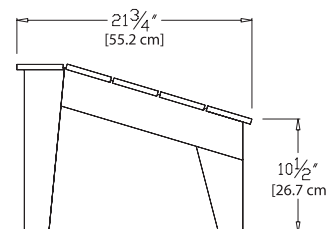

SKU: NO-NO90-(color code)

dimensions:
width: 17.5" (44.5cm)
depth: 19" (48.2cm)
height: 10" (25.2cm)

weight:
12 lbs (5.4kg)

use with:
no. 9 chair or sofa

shipping dimensions: 24" x 14" x 4"
shipping weight: 14 lbs (6.4kg)

lollygagger ottoman

SKU: LG-LO-(color code)

dimensions:
width: 16" (40.6cm)
depth: 16" (40.6cm)
height: 9" (23.0cm)

weight:
9 lbs (4.1kg)

use with:
lollygagger chairs or sofas

shipping dimensions: 22" x 10" x 4"
shipping weight: 10.5 lbs (4.8kg)

deck chair ottoman

SKU: LG-DCO-(color code)

dimensions:
width: 20.5" (52.0cm)
depth: 21.75" (55.2cm)
height: 15.5" (39.4cm)

weight:
17.5 lbs (7.9kg)

use with:
deck chair

shipping dimensions: 22" x 10" x 4"
shipping weight: 19 lbs (8.6kg)