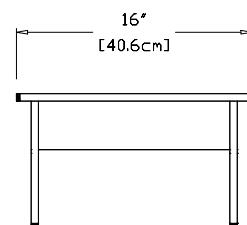

SKU: NO-NO90-(color code)

dimensions:
width: 17.5" (44.5cm)
depth: 19" (48.2cm)
height: 10" (25.2cm)

weight:
12 lbs (5.4kg)

use with:
no. 9 chair or sofa

shipping dimensions: 24" x 14" x 4"
shipping weight: 14 lbs (6.4kg)

lollygagger ottoman

SKU: LG-LO-(color code)

dimensions:
width: 16" (40.6cm)
depth: 16" (40.6cm)
height: 9" (23.0cm)

weight:
9 lbs (4.1kg)

use with:
lollygagger chairs or sofas

shipping dimensions: 22" x 10" x 4"
shipping weight: 10.5 lbs (4.8kg)

deck chair ottoman

SKU: LG-DCO-(color code)

dimensions:
width: 20.5" (52.0cm)
depth: 21.75" (55.2cm)
height: 15.5" (39.4cm)

weight:
17.5 lbs (7.9kg)

use with:
deck chair

shipping dimensions: 22" x 10" x 4"
shipping weight: 19 lbs (8.6kg)