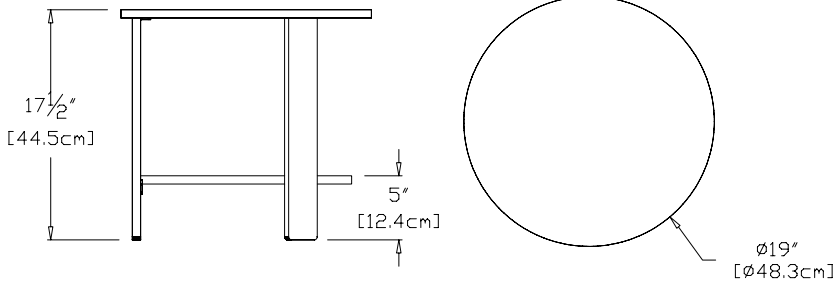

driftwood: LC-ET-DW