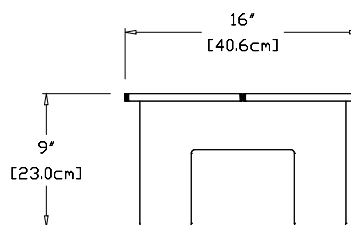

SKU: NO-NO90-(color code)

dimensions:
width: 17.5" (44.5cm)
depth: 19" (48.2cm)
height: 10" (25.2cm)

weight:
12 lbs (5.4kg)

use with:
no. 9 chair or sofa

shipping dimensions: 24" x 14" x 4"
shipping weight: 14 lbs (6.4kg)

lollygagger ottoman

SKU: LG-LO-(color code)

dimensions:
width: 16" (40.6cm)
depth: 16" (40.6cm)
height: 9" (23.0cm)

weight:
9 lbs (4.1kg)

use with:
lollygagger chairs or sofas

shipping dimensions: 22" x 10" x 4"
shipping weight: 10.5 lbs (4.8kg)

deck chair ottoman

SKU: LG-DCO-(color code)

dimensions:
width: 20.5" (52.0cm)
depth: 21.75" (55.2cm)
height: 15.5" (39.4cm)

weight:
17.5 lbs (7.9kg)

use with:
deck chair

shipping dimensions: 22" x 10" x 4"
shipping weight: 19 lbs (8.6kg)