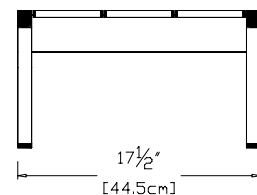

SKU: NO-NO90-(color code)

dimensions:
width: 17.5" (44.5cm)
depth: 19" (48.2cm)
height: 10" (25.2cm)

weight:
12 lbs (5.4kg)

use with:
no. 9 chair or sofa

shipping dimensions: 24" x 14" x 4"
shipping weight: 14 lbs (6.4kg)

lollygagger ottoman

SKU: LG-LO-(color code)

dimensions:
width: 16" (40.6cm)
depth: 16" (40.6cm)
height: 9" (23.0cm)

weight:
9 lbs (4.1kg)

use with:
lollygagger chairs or sofas

shipping dimensions: 22" x 10" x 4"
shipping weight: 10.5 lbs (4.8kg)