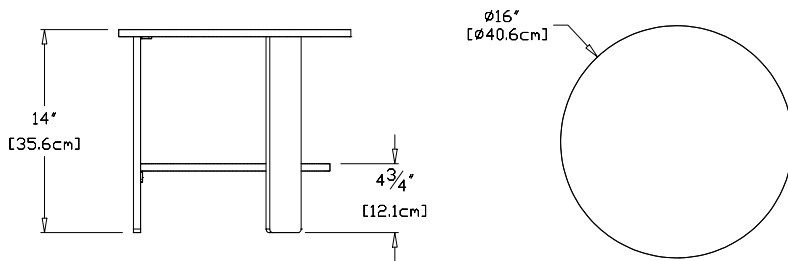

sunset: LC-LST-OR

collection: lollygagger
material: 100% recycled HDPE
dimensions: width: 16" (40.6cm)
 depth: 16" (40.6cm)
 height: 14" (35.6cm)
weight: 8 lbs (3.6kg)

64
reclaimed
milk jugs

shipping dimensions: 18" x 18" x 4"
shipping weight: 9.6 lbs (4.4kg)

sky: LC-ET-SB

sunset: LC-ET-OR

collection: lollygagger

material: 100% recycled HDPE

dimensions: width: 19" (48.3cm)
depth: 19" (48.3cm)
height: 17.5" (44.5cm)

weight: 13 lbs (5.9kg)

104
reclaimed
milk jugs

shipping dimensions: 20.5" x 20.5" x 4.5"
shipping weight: 16 lbs (7.3kg)

SKU: NO-NO90-(color code)

dimensions:
width: 17.5" (44.5cm)
depth: 19" (48.2cm)
height: 10" (25.2cm)

weight:
12 lbs (5.4kg)

use with:
no. 9 chair or sofa

shipping dimensions: 24" x 14" x 4"
shipping weight: 14 lbs (6.4kg)

deck chair ottoman

SKU: LG-DCO-(color code)

dimensions:
width: 20.5" (52.0cm)
depth: 21.75" (55.2cm)
height: 15.5" (39.4cm)

weight:
17.5 lbs (7.9kg)

use with:
deck chair

shipping dimensions: 22" x 10" x 4"
shipping weight: 19 lbs (8.6kg)