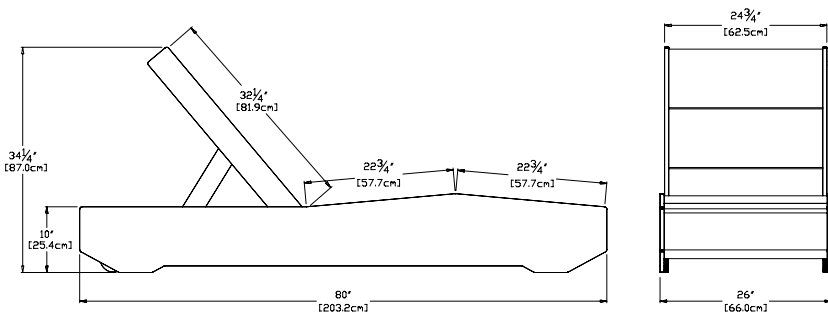

sunset: LC-LC-OR

collection: lollygagger

material: 100% recycled HDPE

dimensions: width: 26" (66.0cm)
depth: 74" (188.3cm)
height: 29.75" (75.8cm)

weight: 60 lbs (27.2kg)

shipping dimensions: 12" x 6" x 76"
30" x 20" x 6"

driftwood: LG-405CHD-DW

navy blue: LG-405CHD-NB

sky: LG-405CHD-SB

sunset: LG-405CHD-OR

collection: lounge
material: 100% recycled HDPE
dimensions: width: 26" (66.0cm)
 depth: 80" (203.2cm)
 height: 34.25" (87.0cm)
weight: 86.5 lbs (39.2kg)

692
 reclaimed
 milk jugs

flat pack shipped
 some assembly required

shipping dimensions: 12" x 6" x 63"
 30" x 20" x 6"
shipping weight: 100 lbs (45.4kg)

charcoal: LC-LCHD-CG

black: LC-LCHD-BL

cloud: LC-LCHD-CW

dimensions: width: 26" (66.0cm)
depth: 74" (188.3cm)
height: 29.75" (75.8cm)

weight: 73 lbs (33.1kg)

shipping dimensions: 81" x 12" x 1.5"
30" x 20" x 6"

shipping weight: 79 lbs (35.8kg)

584
reclaimed
milk jugs