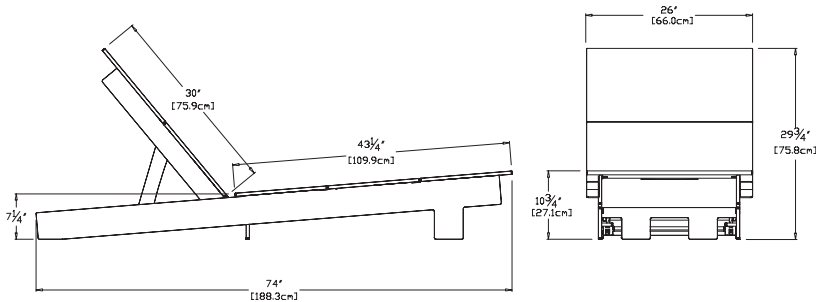

driftwood: LC-LCHD-DW

navy blue: LC-LCHD-NB

collection: lollygagger

material: 100% recycled HDPE

dimensions: width: 26" (66.0cm)
depth: 74" (188.3cm)
height: 29.75" (75.8cm)

weight: 73 lbs (33.1kg)

shipping dimensions: 81" x 12" x 1.5"
30" x 20" x 6"

shipping weight: 79 lbs (35.8kg)

584
reclaimed
milk jugs

flat pack shipped
some assembly required