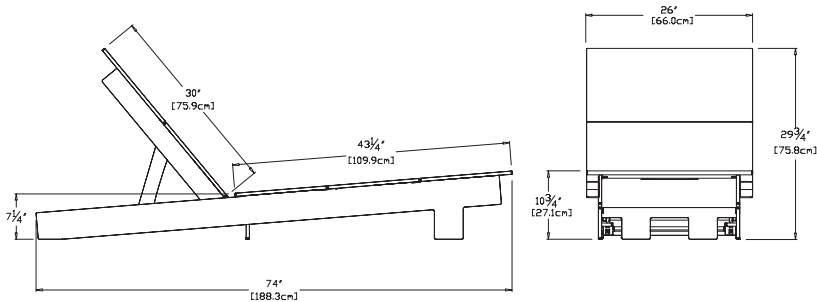

driftwood: LC-LC-DW

navy blue: LC-LC-NB

sky: LC-LC-SB

collection: lollygagger

material: 100% recycled HDPE

dimensions: width: 26" (66.0cm)
depth: 74" (188.3cm)
height: 29.75" (75.8cm)

weight: 60 lbs (27.2kg)

shipping dimensions: 12" x 6" x 76"
30" x 20" x 6"

shipping weight: 70 lbs (31.7kg)

480
reclaimed
milk jugs

flat pack shipped
some assembly required