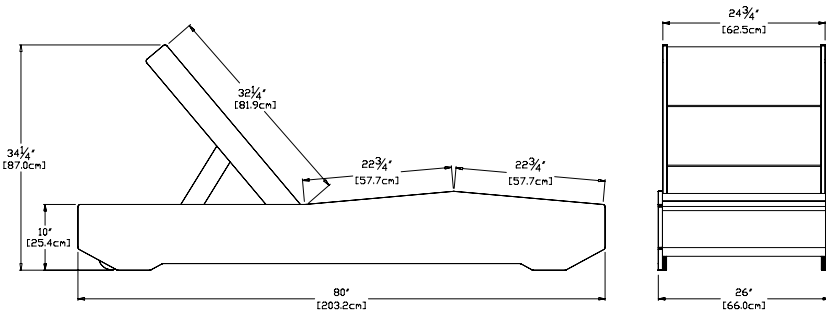

collection: lounge

material: 100% recycled HDPE

dimensions: width: 26" (66.0cm)
depth: 80" (203.2cm)
height: 34.25" (87.0cm)

weight: 119 lbs (54.0kg)

952
reclaimed
milk jugs

shipping dimensions: Pallet
shipping weight: 120 lbs (54.4kg)

ships fully assembled