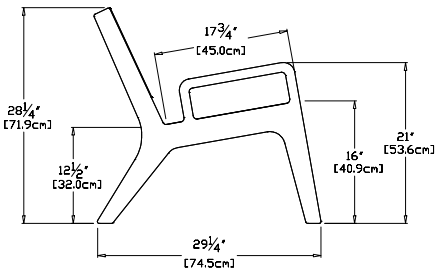

sunset: NO-NO9S-OR

collection: no. 9

material: 100% recycled HDPE

dimensions: width: 44" (111.8cm)
 depth: 29.5" (74.8cm)
 height: 28.25" (71.9cm)

weight: 62 lbs (28.1kg)

496
 reclaimed
 milk jugs

shipping dimensions: 44" x 6" x 35"
shipping weight: 69 lbs (31.3kg)

sky: NO-NO9C-SB

sunset: NO-NO9C-OR

collection: no. 9

material: 100% recycled HDPE

dimensions: width: 23" (58.4cm)
depth: 29.5" (74.8cm)
height: 28.25" (71.9cm)

weight: 30 lbs (13.6kg)

240
reclaimed
milk jugs

navy blue: NO-NO9R-NB

sky: NO-NO9R-SB

sunset: NO-NO9R-OR

collection: no. 9

material: 100% recycled HDPE

dimensions: width: 24.25" (61.5cm)
 depth: 37.5" (95.1cm)
 height: 28.75" (72.9cm)

weight: 35 lbs (15.9kg)

SKU: NO-NO90-(color code)

dimensions:
width: 17.5" (44.5cm)
depth: 19" (48.2cm)
height: 10" (25.2cm)

weight:
12 lbs (5.4kg)

use with:
no. 9 chair or sofa

shipping dimensions: 24" x 14" x 4"
shipping weight: 14 lbs (6.4kg)