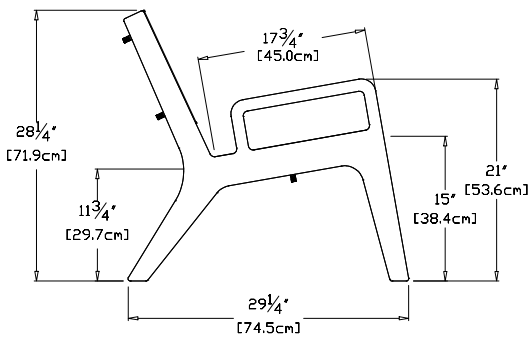

driftwood: NO-NO9C-DW