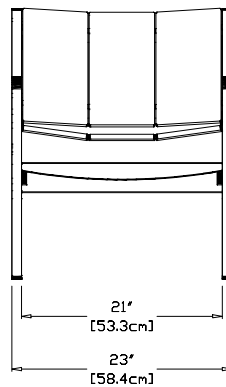

driftwood: NO-NO9C-DW