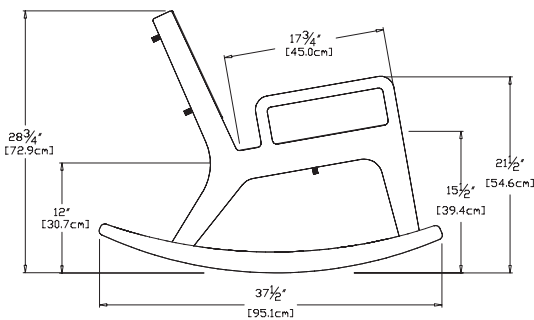

sky: NO-NO9C-SB

sunset: NO-NO9C-OR

collection: no. 9

material: 100% recycled HDPE

dimensions: width: 23" (58.4cm)
depth: 29.5" (74.8cm)
height: 28.25" (71.9cm)

weight: 30 lbs (13.6kg)

240
reclaimed
milk jugs

shipping dimensions: 30" x 6" x 30"
shipping weight: 36 lbs (16.3kg)

flat pack shipped
some assembly required

charcoal: NO-NO9R-CG

black: NO-NO9R-BL

cloud: NO-NO9R-CW

leaf: NO-NO9R-LG

apple red: NO-NO9R-AR

driftwood: NO-NO9R-DW

navy blue: NO-NO9R-NB

sky: NO-NO9R-SB

sunset: NO-NO9R-OR

collection: no. 9

material: 100% recycled HDPE

dimensions: width: 24.25" (61.5cm)
 depth: 37.5" (95.1cm)
 height: 28.75" (72.9cm)

weight: 35 lbs (15.9kg)

SKU: NO-NO90-(color code)

dimensions:
width: 17.5" (44.5cm)
depth: 19" (48.2cm)
height: 10" (25.2cm)

weight:
12 lbs (5.4kg)

use with:
no. 9 chair or sofa

shipping dimensions: 24" x 14" x 4"
shipping weight: 14 lbs (6.4kg)