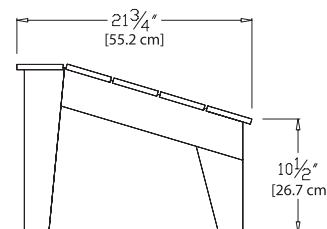

navy blue: NO-NO9R-NB

sky: NO-NO9R-SB

sunset: NO-NO9R-OR

collection: no. 9

material: 100% recycled HDPE

dimensions: width: 24.25" (61.5cm)
 depth: 37.5" (95.1cm)
 height: 28.75" (72.9cm)

weight: 35 lbs (15.9kg)

SKU: NO-NO90-(color code)

dimensions:
width: 17.5" (44.5cm)
depth: 19" (48.2cm)
height: 10" (25.2cm)

weight:
12 lbs (5.4kg)

use with:
no. 9 chair or sofa

shipping dimensions: 24" x 14" x 4"
shipping weight: 14 lbs (6.4kg)

lollygagger ottoman

SKU: LG-LO-(color code)

dimensions:
width: 16" (40.6cm)
depth: 16" (40.6cm)
height: 9" (23.0cm)

weight:
9 lbs (4.1kg)

use with:
lollygagger chairs or sofas

shipping dimensions: 22" x 10" x 4"
shipping weight: 10.5 lbs (4.8kg)

deck chair ottoman

SKU: LG-DCO-(color code)

dimensions:
width: 20.5" (52.0cm)
depth: 21.75" (55.2cm)
height: 15.5" (39.4cm)

weight:
17.5 lbs (7.9kg)

use with:
deck chair

shipping dimensions: 22" x 10" x 4"
shipping weight: 19 lbs (8.6kg)