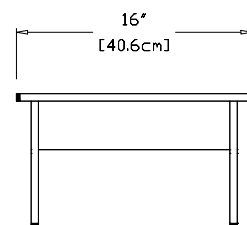

navy blue: NO-NO9R-NB

sky: NO-NO9R-SB

sunset: NO-NO9R-OR

collection: no. 9

material: 100% recycled HDPE

dimensions: width: 24.25" (61.5cm)
 depth: 37.5" (95.1cm)
 height: 28.75" (72.9cm)

weight: 35 lbs (15.9kg)

SKU: NO-NO90-(color code)

dimensions:
width: 17.5" (44.5cm)
depth: 19" (48.2cm)
height: 10" (25.2cm)

weight:
12 lbs (5.4kg)

use with:
no. 9 chair or sofa

shipping dimensions: 24" x 14" x 4"
shipping weight: 14 lbs (6.4kg)

lollygagger ottoman

SKU: LG-LO-(color code)

dimensions:
width: 16" (40.6cm)
depth: 16" (40.6cm)
height: 9" (23.0cm)

weight:
9 lbs (4.1kg)

use with:
lollygagger chairs or sofas

shipping dimensions: 22" x 10" x 4"
shipping weight: 10.5 lbs (4.8kg)

deck chair ottoman

SKU: LG-DCO-(color code)

dimensions:
width: 20.5" (52.0cm)
depth: 21.75" (55.2cm)
height: 15.5" (39.4cm)

weight:
17.5 lbs (7.9kg)

use with:
deck chair

shipping dimensions: 22" x 10" x 4"
shipping weight: 19 lbs (8.6kg)