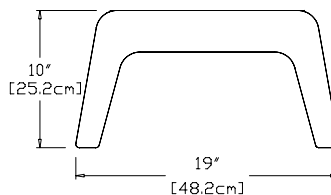

SKU: NO-NO90-(color code)

dimensions:
width: 17.5" (44.5cm)
depth: 19" (48.2cm)
height: 10" (25.2cm)

weight:
12 lbs (5.4kg)

use with:
no. 9 chair or sofa

shipping dimensions: 24" x 14" x 4"
shipping weight: 14 lbs (6.4kg)