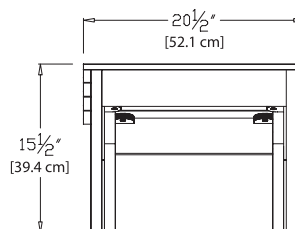

navy blue: NO-NO9R-NB

sky: NO-NO9R-SB

sunset: NO-NO9R-OR

collection: no. 9

material: 100% recycled HDPE

dimensions: width: 24.25" (61.5cm)
 depth: 37.5" (95.1cm)
 height: 28.75" (72.9cm)

weight: 35 lbs (15.9kg)

SKU: NO-NO90-(color code)

dimensions:
width: 17.5" (44.5cm)
depth: 19" (48.2cm)
height: 10" (25.2cm)

weight:
12 lbs (5.4kg)

use with:
no. 9 chair or sofa

shipping dimensions: 24" x 14" x 4"
shipping weight: 14 lbs (6.4kg)

lollygagger ottoman

SKU: LG-LO-(color code)

dimensions:
width: 16" (40.6cm)
depth: 16" (40.6cm)
height: 9" (23.0cm)

weight:
9 lbs (4.1kg)

use with:
lollygagger chairs or sofas

shipping dimensions: 22" x 10" x 4"
shipping weight: 10.5 lbs (4.8kg)

deck chair ottoman

SKU: LG-DCO-(color code)

dimensions:
width: 20.5" (52.0cm)
depth: 21.75" (55.2cm)
height: 15.5" (39.4cm)

weight:
17.5 lbs (7.9kg)

use with:
deck chair

shipping dimensions: 22" x 10" x 4"
shipping weight: 19 lbs (8.6kg)