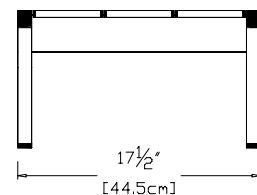

navy blue: NO-NO9R-NB

sky: NO-NO9R-SB

sunset: NO-NO9R-OR

collection: no. 9

material: 100% recycled HDPE

dimensions: width: 24.25" (61.5cm)
 depth: 37.5" (95.1cm)
 height: 28.75" (72.9cm)

weight: 35 lbs (15.9kg)

SKU: NO-NO90-(color code)

dimensions:
width: 17.5" (44.5cm)
depth: 19" (48.2cm)
height: 10" (25.2cm)

weight:
12 lbs (5.4kg)

use with:
no. 9 chair or sofa

shipping dimensions: 24" x 14" x 4"
shipping weight: 14 lbs (6.4kg)

lollygagger ottoman

SKU: LG-LO-(color code)

dimensions:
width: 16" (40.6cm)
depth: 16" (40.6cm)
height: 9" (23.0cm)

weight:
9 lbs (4.1kg)

use with:
lollygagger chairs or sofas

shipping dimensions: 22" x 10" x 4"
shipping weight: 10.5 lbs (4.8kg)