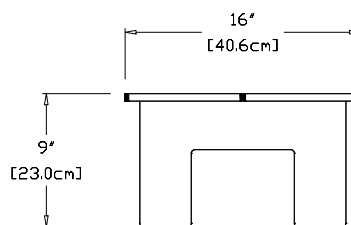

navy blue: NO-NO9R-NB

sky: NO-NO9R-SB

sunset: NO-NO9R-OR

collection: no. 9

material: 100% recycled HDPE

dimensions: width: 24.25" (61.5cm)
 depth: 37.5" (95.1cm)
 height: 28.75" (72.9cm)

weight: 35 lbs (15.9kg)

SKU: NO-NO90-(color code)

dimensions:
width: 17.5" (44.5cm)
depth: 19" (48.2cm)
height: 10" (25.2cm)

weight:
12 lbs (5.4kg)

use with:
no. 9 chair or sofa

shipping dimensions: 24" x 14" x 4"
shipping weight: 14 lbs (6.4kg)

lollygagger ottoman

SKU: LG-LO-(color code)

dimensions:
width: 16" (40.6cm)
depth: 16" (40.6cm)
height: 9" (23.0cm)

weight:
9 lbs (4.1kg)

use with:
lollygagger chairs or sofas

shipping dimensions: 22" x 10" x 4"
shipping weight: 10.5 lbs (4.8kg)

deck chair ottoman

SKU: LG-DCO-(color code)

dimensions:
width: 20.5" (52.0cm)
depth: 21.75" (55.2cm)
height: 15.5" (39.4cm)

weight:
17.5 lbs (7.9kg)

use with:
deck chair

shipping dimensions: 22" x 10" x 4"
shipping weight: 19 lbs (8.6kg)