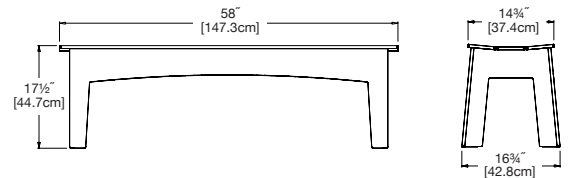

weight:
17 lbs (7.7kg)

use with:
any table to seat one

136
reclaimed
milk jugs

shipping dimensions: 24" x 18" x 4"
shipping weight: 20 lbs (9.1kg)

bench 47

SKU: AL-B47-(color code)

dimensions:
width: 47" (119.4cm)
depth: 16.75" (42.8cm)
height: 17.5" (44.7cm)

weight:
36 lbs (16.3kg)

use with:
Table 62 to seat two

288
reclaimed
milk jugs

shipping dimensions: 48" x 18" x 4"
shipping weight: 41 lbs (18.6kg)

bench 58

SKU: AL-B58-(color code)

dimensions:
width: 58" (147.3cm)
depth: 16.75" (42.8cm)
height: 17.5" (44.7cm)

weight:
46 lbs (20.8kg)

use with:
Table 72 to seat three

368
reclaimed
milk jugs

shipping dimensions: 58" x 18" x 4"
shipping weight: 46 lbs (20.9kg)

bench 68

SKU: AL-B68-(color code)

dimensions:
width: 68" (172.7cm)
depth: 14.75" (37.4cm)
height: 17.75" (45.0cm)