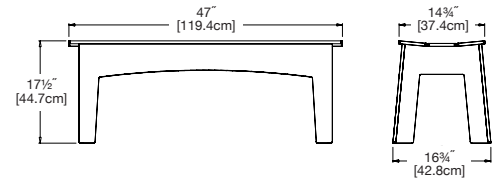

weight:
17 lbs (7.7kg)

use with:
any table to seat one

136
reclaimed
milk jugs

shipping dimensions: 24" x 18" x 4"
shipping weight: 20 lbs (9.1kg)

bench 47

SKU: AL-B47-(color code)

dimensions:
width: 47" (119.4cm)
depth: 16.75" (42.8cm)
height: 17.5" (44.7cm)

weight:
36 lbs (16.3kg)

use with:
Table 62 to seat two

288
reclaimed
milk jugs

shipping dimensions: 48" x 18" x 4"
shipping weight: 41 lbs (18.6kg)

bench 58

SKU: AL-B58-(color code)

dimensions:
width: 58" (147.3cm)
depth: 16.75" (42.8cm)
height: 17.5" (44.7cm)

weight:
46 lbs (20.8kg)

use with:
Table 72 to seat three

368
reclaimed
milk jugs

shipping dimensions: 58" x 18" x 4"
shipping weight: 46 lbs (20.9kg)

bench 68

SKU: AL-B68-(color code)

dimensions:
width: 68" (172.7cm)
depth: 14.75" (37.4cm)
height: 17.75" (45.0cm)