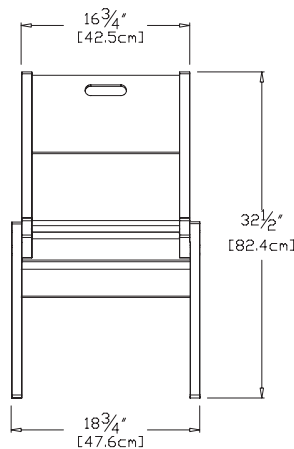

driftwood: color code DW

navy blue: color code NB

sky: color code SB

sunset: color code OR

collection: alfresco

material: 100% recycled HDPE

dimensions: width: 18.75" (47.6cm)
depth: 21.75" (55.4cm)
height: 32.5" (82.4cm)

round table 44

seats 4

SKU: AL-RT44-(color code)

dimensions:

width: 44" (111.8cm)
depth: 44" (111.8cm)
height: 30" (76.2cm)

weight:

57 lbs (25.9kg)

456
reclaimed
milk jugs