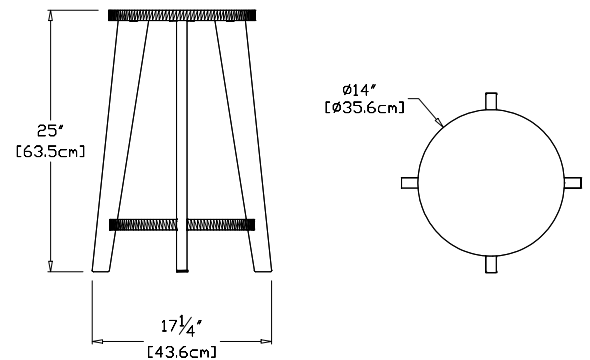

product details: see backside

flat pack shipped
some assembly required

sky: color code SB

sunset: color code OR

norm - dining stool

SKU: BG-NDSR-(color code)

dimensions:

width: 15.75" (39.9cm)
 depth: 15.75" (39.9cm)
 height: 18" (45.7cm)
 seat diameter: 14" (35.6cm)

weight:

11 lbs (5.0kg)

88
 reclaimed
 milk jugs

shipping dimensions: 18" x 14" x 4"
shipping weight: 12.5 lbs (5.7kg)

norm - counter stool

SKU: BG-NCSR-(color code)

dimensions:

width: 17.25" (43.6cm)
 depth: 17.25" (43.6cm)
 height: 25" (63.5cm)
 seat diameter: 14" (35.6cm)

weight:

15 lbs (6.8kg)

120
 reclaimed
 milk jugs

shipping dimensions: 35" x 16" x 5"
shipping weight: 17 lbs (7.7kg)

norm - bar stool

SKU: BG-NBSR-(color code)

dimensions:

width: 18.25" (46.2cm)
 depth: 18.25" (46.2cm)
 height: 30" (76.2cm)
 seat diameter: 14" (35.6cm)