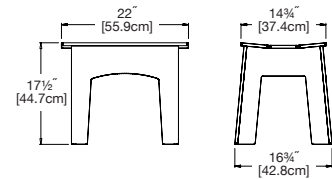

table 95

seats 12

SKU: AL-T95-(color code)

dimensions:
width: 95" (241.3cm)
depth: 36" (91.4cm)
height: 30" (76.2cm)

use with:
alfresco bench 81

shipping dimensions: Pallet

bench 22

black: color code BL

use with:
alfresco
collection

collection:
alfresco
material:
100% recycled
HDPE

flat pack shipped
some assembly required

sky: color code SB

sunset: color code OR

bench 22

SKU: AL-B22-(color code)

dimensions:
width: 22" (55.9cm)
depth: 16.75" (42.8cm)
height: 17.5" (44.7cm)

weight:
17 lbs (7.7kg)

use with:
any table to seat one

136
reclaimed
milk jugs

shipping dimensions: 24" x 18" x 4"
shipping weight: 20 lbs (9.1kg)

bench 47

SKU: AL-B47-(color code)

dimensions:
width: 47" (119.4cm)
depth: 16.75" (42.8cm)
height: 17.5" (44.7cm)

weight:
36 lbs (16.3kg)

use with:
Table 62 to seat two

288
reclaimed
milk jugs

shipping dimensions: 48" x 18" x 4"
shipping weight: 41 lbs (18.6kg)

bench 58

SKU: AL-B58-(color code)

dimensions:
width: 58" (147.3cm)
depth: 16.75" (42.8cm)
height: 17.5" (44.7cm)