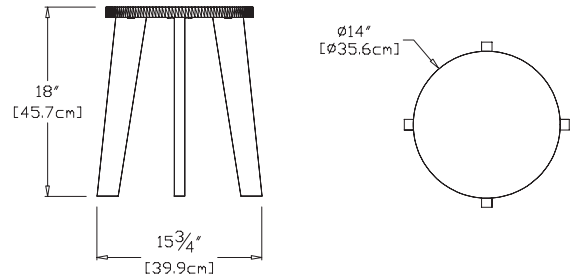

product details: see backside

flat pack shipped
some assembly required

sky: color code SB

sunset: color code OR

norm - dining stool

SKU: BG-NDSR-(color code)

dimensions:

width: 15.75" (39.9cm)
 depth: 15.75" (39.9cm)
 height: 18" (45.7cm)
 seat diameter: 14" (35.6cm)

weight:

11 lbs (5.0kg)

88
 reclaimed
 milk jugs

shipping dimensions: 18" x 14" x 4"
shipping weight: 12.5 lbs (5.7kg)

norm - counter stool

SKU: BG-NCSR-(color code)

dimensions:

width: 17.25" (43.6cm)
 depth: 17.25" (43.6cm)
 height: 25" (63.5cm)
 seat diameter: 14" (35.6cm)

weight:

15 lbs (6.8kg)

120
 reclaimed
 milk jugs

shipping dimensions: 35" x 16" x 5"
shipping weight: 17 lbs (7.7kg)

norm - bar stool

SKU: BG-NBSR-(color code)

dimensions:

width: 18.25" (46.2cm)
 depth: 18.25" (46.2cm)
 height: 30" (76.2cm)
 seat diameter: 14" (35.6cm)