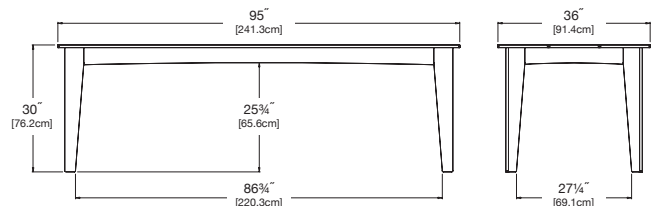

table 72

seats 8

SKU: AL-T72-(color code)

dimensions:
width: 72" (182.9cm)
depth: 30" (76.2cm)
height: 30" (76.2cm)

weight:
85 lbs (38.6kg)

use with:
alfresco bench 58

680 reclaimed milk jugs

shipping dimensions: Pallet

table 82

seats 10

SKU: AL-T82-(color code)

dimensions:
width: 82" (208.3cm)
depth: 36" (91.4cm)
height: 30" (76.2cm)

weight:
133 lbs (60.3kg)

use with:
alfresco bench 68

1,064 reclaimed milk jugs

shipping dimensions: Pallet

table 95

seats 12

SKU: AL-T95-(color code)

dimensions:
width: 95" (241.3cm)
depth: 36" (91.4cm)
height: 30" (76.2cm)

use with:
alfresco bench 81

shipping dimensions: Pallet

bench 22

black: color code BL