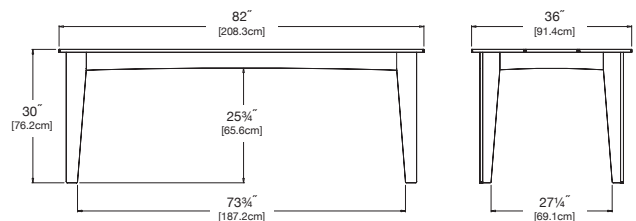

table 72

seats 8

SKU: AL-T72-(color code)

dimensions:
width: 72" (182.9cm)
depth: 30" (76.2cm)
height: 30" (76.2cm)

weight:
85 lbs (38.6kg)

use with:
alfresco bench 58

680 reclaimed milk jugs

shipping dimensions: Pallet

table 82

seats 10

SKU: AL-T82-(color code)

dimensions:
width: 82" (208.3cm)
depth: 36" (91.4cm)
height: 30" (76.2cm)

weight:
133 lbs (60.3kg)

use with:
alfresco bench 68

1,064 reclaimed milk jugs

shipping dimensions: Pallet

table 95

seats 12

SKU: AL-T95-(color code)

dimensions:
width: 95" (241.3cm)
depth: 36" (91.4cm)
height: 30" (76.2cm)

use with:
alfresco bench 81

shipping dimensions: Pallet

bench 22

black: color code BL