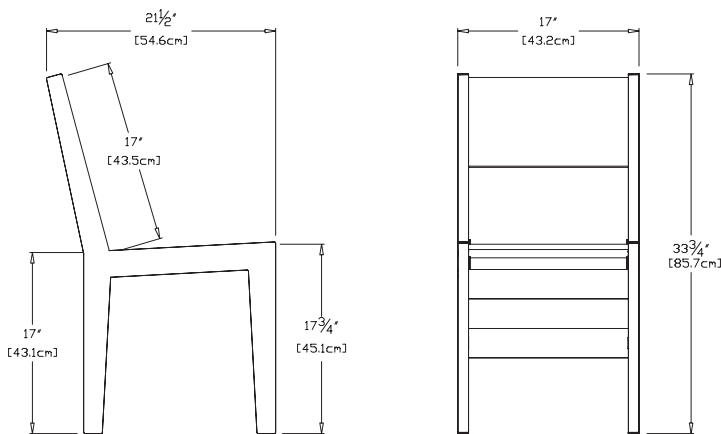

driftwood: color code DW

navy blue: color code NB

sky: color code SB

sunset: color code OR

collection: alfresco

material: 100% recycled HDPE

dimensions: width: 18.75" (47.6cm)
depth: 21.75" (55.4cm)
height: 32.5" (82.4cm)

leaf: AL-T81-LG

apple: AL-T81-AR

driftwood: AL-T81-DW

navy blue: AL-T81-NB

sky: AL-T81-SB

sunset: AL-T81-OR

collection: alfresco
material: 100% recycled HDPE
dimensions: width: 17" (43.2cm)
 depth: 21.5" (54.6cm)
 height: 33.75" (85.7cm)
weight: 19 lbs (8.6kg)

sky: color code SB

sunset: color code OR

square table 30

seats 4 = 1 per side

SKU: AL-ST30-(color code)

dimensions:

width: 30" (76.2cm)
depth: 30" (76.2cm)
height: 30" (76.2cm)

weight:

round table 44

seats 4

SKU: AL-RT44-(color code)

dimensions:

width: 44" (111.8cm)
depth: 44" (111.8cm)
height: 30" (76.2cm)

weight:

57 lbs (25.9kg)

456
reclaimed
milk jugs