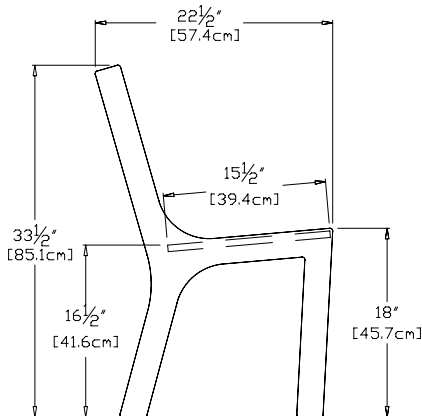

leaf: AL-T81-LG

apple: AL-T81-AR

driftwood: AL-T81-DW

navy blue: AL-T81-NB

sky: AL-T81-SB

sunset: AL-T81-OR

collection: alfresco
material: 100% recycled HDPE
dimensions: width: 17" (43.2cm)
 depth: 21.5" (54.6cm)
 height: 33.75" (85.7cm)
weight: 19 lbs (8.6kg)

152
reclaimed
milk jugs

shipping dimensions: 36" x 24" x 4"
shipping weight: 23 lbs (10.4kg)

flat pack shipped
some assembly required

line: AL-CHDL-CG

charcoal:
solid: AL-CHDS-CG

The Loll Cricket HD is created with our 1" material and is intended for commercial use. The Loll Cricket, created with our 5/8" material and available at retail outlets, is not covered under Loll's 3 Year Commercial Warranty."

sky: color code SB

sunset: color code OR

square table 30

seats 4 = 1 per side

SKU: AL-ST30-(color code)

dimensions:

width: 30" (76.2cm)
depth: 30" (76.2cm)
height: 30" (76.2cm)

weight:

round table 44

seats 4

SKU: AL-RT44-(color code)

dimensions:

width: 44" (111.8cm)
depth: 44" (111.8cm)
height: 30" (76.2cm)

weight:

57 lbs (25.9kg)

456
reclaimed
milk jugs