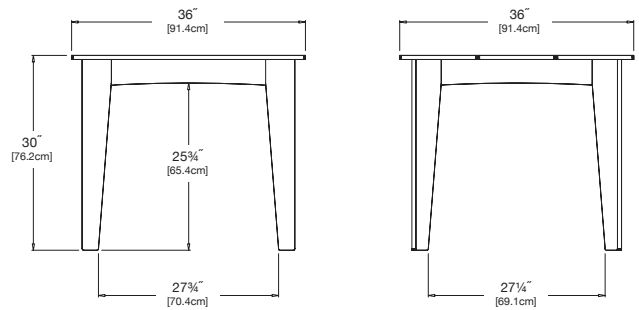

dimensions:

width: 36" (91.4cm)
depth: 36" (91.4cm)
height: 30" (76.2cm)

weight:

59 lbs (26.8kg)

472
reclaimed
milk jugs

use with:

alfresco bench 22
or dining chairs

shipping dimensions: 36" x 12" x 6"
shipping weight: 63 lbs (26.8kg)

round table 44

seats 4

SKU: AL-RT44-(color code)

dimensions:

width: 44" (111.8cm)
depth: 44" (111.8cm)
height: 30" (76.2cm)

weight:

57 lbs (25.9kg)

456
reclaimed
milk jugs