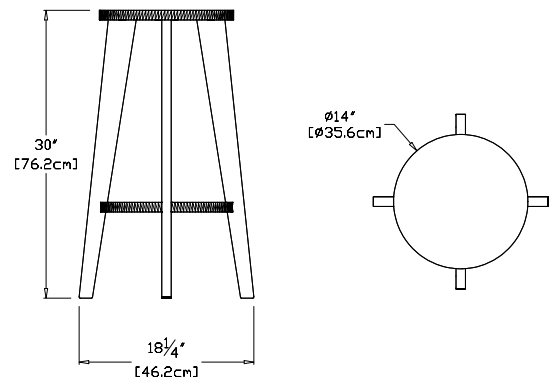

shipping dimensions: 36" x 16" x 5"
shipping weight: 18 lbs (8.2kg)