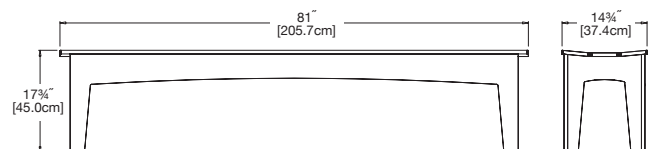

shipping dimensions: Pallet
shipping weight: 78 lbs (35.4kg)