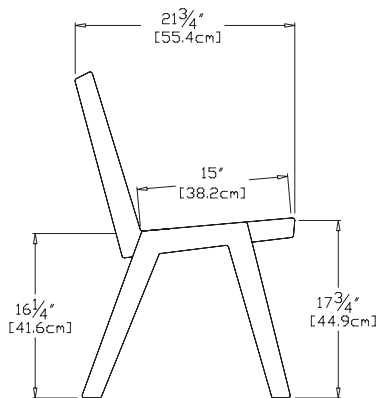

solid back:
AL-DC-(color code)

handle back:
AL-DCH-(color code)

*stack up to 4 chairs

charcoal: color code CG

black: color code BL

cloud: color code CW

leaf: color code LG

apple: color code AR

driftwood: color code DW

navy blue: color code NB

sky: color code SB

sunset: color code OR

collection: alfresco

material: 100% recycled HDPE

dimensions: width: 18.75" (47.6cm)
depth: 21.75" (55.4cm)
height: 32.5" (82.4cm)

leaf: AL-T81-LG

apple: AL-T81-AR

driftwood: AL-T81-DW

navy blue: AL-T81-NB

sky: AL-T81-SB

sunset: AL-T81-OR

collection: alfresco
material: 100% recycled HDPE
dimensions: width: 17" (43.2cm)
 depth: 21.5" (54.6cm)
 height: 33.75" (85.7cm)
weight: 19 lbs (8.6kg)

round table 44

seats 4

SKU: AL-RT44-(color code)

dimensions:

width: 44" (111.8cm)
depth: 44" (111.8cm)
height: 30" (76.2cm)

weight:

57 lbs (25.9kg)

456
reclaimed
milk jugs