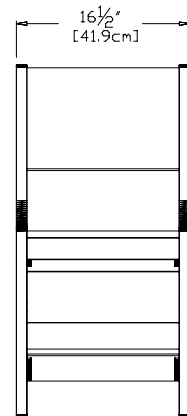

leaf: AL-T81-LG

apple: AL-T81-AR

driftwood: AL-T81-DW

navy blue: AL-T81-NB

sky: AL-T81-SB

sunset: AL-T81-OR

collection: alfresco
material: 100% recycled HDPE
dimensions: width: 17" (43.2cm)
 depth: 21.5" (54.6cm)
 height: 33.75" (85.7cm)
weight: 19 lbs (8.6kg)

152
reclaimed
milk jugs

shipping dimensions: 36" x 24" x 4"
shipping weight: 23 lbs (10.4kg)

flat pack shipped
some assembly required

line: AL-CHDL-CG

charcoal:
solid: AL-CHDS-CG

The Loll Cricket HD is created with our 1" material and is intended for commercial use. The Loll Cricket, created with our 5/8" material and available at retail outlets, is not covered under Loll's 3 Year Commercial Warranty."

navy blue:
solid: AL-CHDS-NB
line: AL-CHDL-NB

sky:
solid: AL-CHDS-SB
line: AL-CHDL-SB

sunset:
solid: AL-CHDS-SB
line: AL-CHDL-SB

collection: alfresco
material: 100% recycled HDPE
dimensions: width: 16.5" (41.9cm)
 depth: 22.5" (57.4cm)
 height: 33.5" (85.1cm)
weight: 19 lbs (8.6kg)