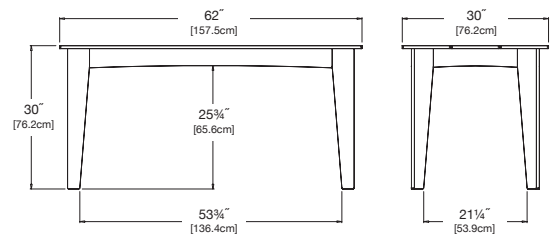

table 62

seats 6

SKU: AL-T62-(color code)

dimensions:
width: 62" (157.5cm)
depth: 30" (76.2cm)
height: 30" (76.2cm)

weight:
73 lbs (33.1kg)

use with:
alfresco bench 47

584 reclaimed milk jugs

shipping dimensions: 13" x 6" x 63"
shipping weight: 92 lbs (41.7kg)

table 72

seats 8

SKU: AL-T72-(color code)

dimensions:
width: 72" (182.9cm)
depth: 30" (76.2cm)
height: 30" (76.2cm)

weight:
85 lbs (38.6kg)

use with:
alfresco bench 58

680 reclaimed milk jugs

shipping dimensions: Pallet

table 82

seats 10

SKU: AL-T82-(color code)

dimensions:
width: 82" (208.3cm)
depth: 36" (91.4cm)
height: 30" (76.2cm)

weight:
133 lbs (60.3kg)

use with:
alfresco bench 68

1,064 reclaimed milk jugs

shipping dimensions: Pallet