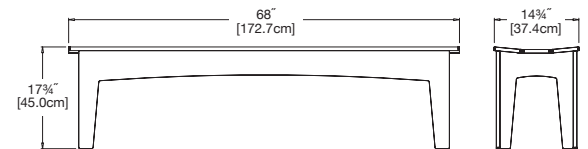

weight:
17 lbs (7.7kg)

use with:
any table to seat one

136
reclaimed
milk jugs

shipping dimensions: 24" x 18" x 4"
shipping weight: 20 lbs (9.1kg)

bench 47

SKU: AL-B47-(color code)

dimensions:
width: 47" (119.4cm)
depth: 16.75" (42.8cm)
height: 17.5" (44.7cm)

weight:
36 lbs (16.3kg)

use with:
Table 62 to seat two

288
reclaimed
milk jugs

shipping dimensions: 48" x 18" x 4"
shipping weight: 41 lbs (18.6kg)

bench 58

SKU: AL-B58-(color code)

dimensions:
width: 58" (147.3cm)
depth: 16.75" (42.8cm)
height: 17.5" (44.7cm)

weight:
46 lbs (20.8kg)

use with:
Table 72 to seat three

368
reclaimed
milk jugs

shipping dimensions: 58" x 18" x 4"
shipping weight: 46 lbs (20.9kg)

bench 68

SKU: AL-B68-(color code)

dimensions:
width: 68" (172.7cm)
depth: 14.75" (37.4cm)
height: 17.75" (45.0cm)

weight:
50 lbs (22.7kg)

use with:
Table 82 to seat four

400
reclaimed
milk jugs

shipping dimensions: Pallet
shipping weight: 58 lbs (26.3kg)

bench 81

SKU: AL-B81-(color code)

dimensions:
width: 81" (205.7cm)
depth: 14.75" (37.4cm)
height: 17.75" (45.0cm)