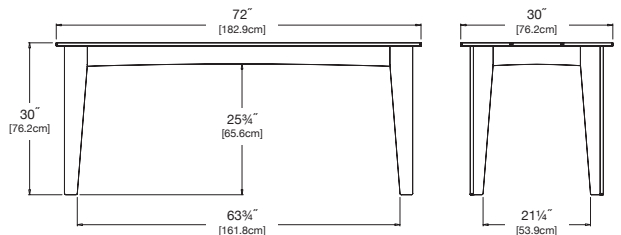

table 62

seats 6

SKU: AL-T62-(color code)

dimensions:
width: 62" (157.5cm)
depth: 30" (76.2cm)
height: 30" (76.2cm)

weight:
73 lbs (33.1kg)

use with:
alfresco bench 47

584 reclaimed milk jugs

shipping dimensions: 13" x 6" x 63"
shipping weight: 92 lbs (41.7kg)

table 72

seats 8

SKU: AL-T72-(color code)

dimensions:
width: 72" (182.9cm)
depth: 30" (76.2cm)
height: 30" (76.2cm)

weight:
85 lbs (38.6kg)

use with:
alfresco bench 58

680 reclaimed milk jugs

shipping dimensions: Pallet

table 82

seats 10

SKU: AL-T82-(color code)

dimensions:
width: 82" (208.3cm)
depth: 36" (91.4cm)
height: 30" (76.2cm)

weight:
133 lbs (60.3kg)

use with:
alfresco bench 68

1,064 reclaimed milk jugs

shipping dimensions: Pallet

table 95

seats 12

SKU: AL-T95-(color code)

dimensions:
width: 95" (241.3cm)
depth: 36" (91.4cm)
height: 30" (76.2cm)

use with:
alfresco bench 81

shipping dimensions: Pallet

bench 22

black: color code BL