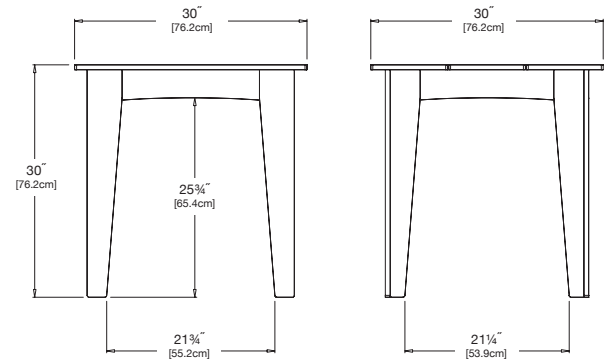

shipping dimensions: 36" x 12" x 6"
shipping weight: 51 lbs (23.1kg)

square table 36

seats 4 = 1 per side