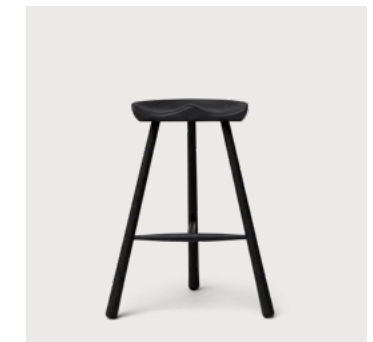

Shoemaker Chair 49, White Oak

Product no.: 8201
 Material: Solid European Oak
 Finish: White Oil
 Net weight: 3,8 kg
 Size: W: 53 cm, H: 49 cm, D: 40 cm

Shoemaker Chair 49, Smoked Oak

Product no.: 8205
 Material: Solid European Oak
 Finish: Smoked Oak and Natural Oil
 Net weight: 3,8 kg
 Size: W: 53 cm, H: 49 cm, D: 40 cm

Shoemaker Chair 49, Black

Product no.: 8105
 Material: Solid European Beech
 Finish: Black-stained and Lacquer
 Net weight: 3,8 kg
 Size: W: 53 cm, H: 49 cm, D: 40 cm

Retail Price
 DKK: 3.500
 NOK: 5.295
 SEK: 5.475
 EUR: 468
 GBP: 431