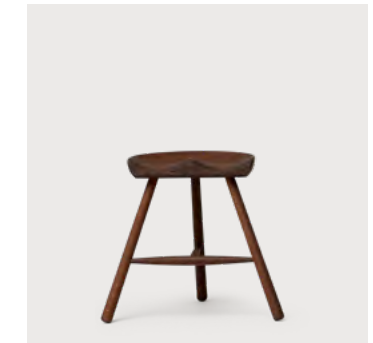

Shoemaker Chair 49, Smoked Oak

Product no.: 8205
Material: Solid European Oak
Finish: Smoked Oak and Natural Oil
Net weight: 3,8 kg
Size: W: 53 cm, H: 49 cm, D: 40 cm