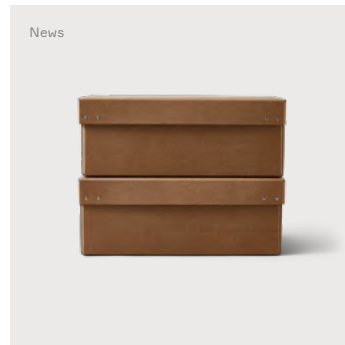

Boxes

Retail Price
DKK: 495
NOK: 750
SEK: 775
EUR: 67
GBP: 62

Ordinary Storage Box, 2 pcs.

Product no.: 4105
Material: Hard Waxed Paper, Metal Pin
Origin: Made in Denmark
Net weight: 0,6 kg (One Box)
Size: L: 39,5 cm, H: 15 cm, D: 24,5 cm