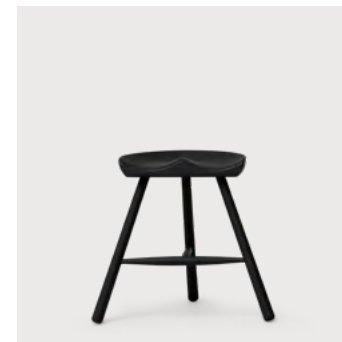

Shoemaker Chair 49, Black

Product no.: 8105
Material: Solid European Beech
Finish: Black-stained and Lacquer
Net weight: 3,8 kg
Size: W: 53 cm, H: 49 cm, D: 40 cm

Retail Price
DKK: 3.500
NOK: 5.295
SEK: 5.475
EUR: 468
GBP: 431