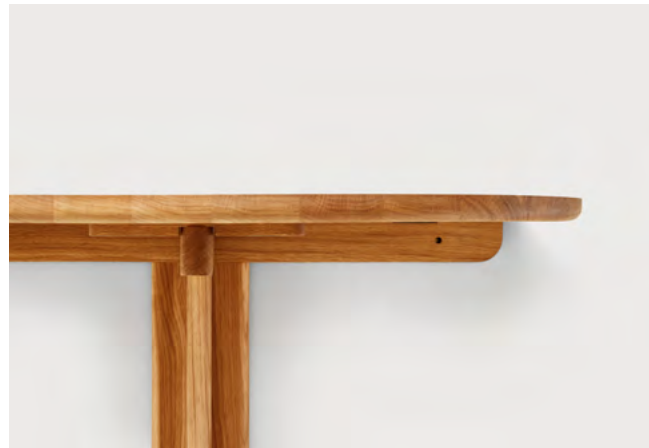

FORM &
REFINE

DKK, NOK, SEK, EUR, GBP

Retail Pricelist 2025, Incl. VAT

CATALOGUE

Remake Stool

Beam Shelf

Lunar Chair

Trefoil Folding Wall Table