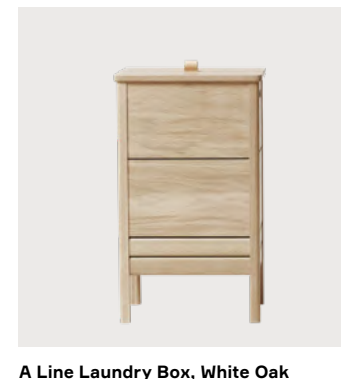

A Line Laundry Box, White Oak
Product no.: 2126
Finish: White Oil
Net weight: 12,4 kg
Size: W: 43 cm, H: 73 cm, D: 32,5 cm

Retail Price
DKK: 4.995
NOK: 7.595
SEK: 7.795
EUR: 668
GBP: 615