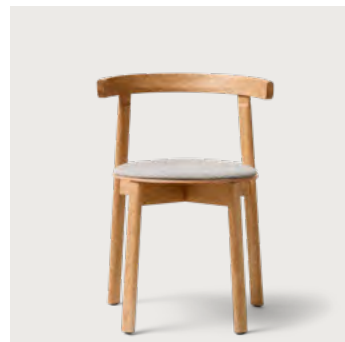

Lunar Chair, Oak, Hallingdal
Product no: 1120
Finish: Natural Oil
Textile: Hallingdal 65 0227 by Kvadrat
Net weight: 5,4 kg