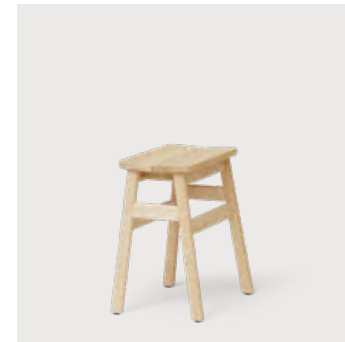

Angle Standard Stool 45, Beech
Product no: 5100
Material: FSC®-certified Solid European Beech
Finish: Matt lacquer
Net weight: 2,9 kg
Size: W: 38 cm, H: 46 cm, D: 32 cm

Retail Price
DKK: 1.395
NOK: 2.125
SEK: 2.175
EUR: 187
GBP: 172