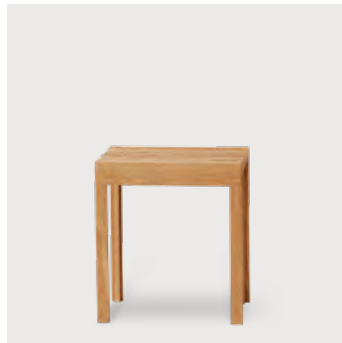

Lightweight Collection

Place of Origin: Made in Bosnia and Herzegovina
Material: FSC®-certified Solid European Oak
Designed by: Jonas Herman, Herman Studio

Retail Price
DKK: 3.500
NOK: 5.295
SEK: 5.495
EUR: 468
GBP: 431

Lightweight Stool, Oak

Product no: 1270
Finish: Natural Oil
Net weight: 2,5 kg
Size: W: 40 cm, H: 45 cm, D: 29,5 cm