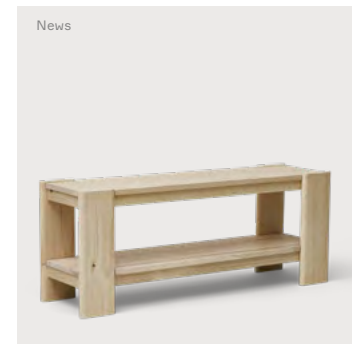

Beam Collection

Origin: Made in Bosnia and Herzegovina
Material: FSC®-certified Solid Bosnian Pine
Finish: Matt Lacquer
Designed by: Jonas Herman, Herman Studio

News
Retail Price
DKK: 2.995
NOK: 4.550
SEK: 4.675
EUR: 398
GBP: 367