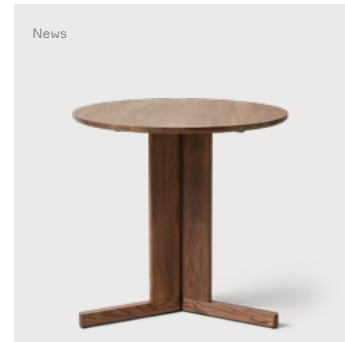

Retail Price
 DKK: 7.995
 NOK: 11.995
 SEK: 12.495
 EUR: 1.098
 GBP: 998

Trefoil Round Table Ø75, 3 Legs, Oak
 Product no: 1250
 Finish: Natural Oil
 Net weight: 13 kg
 Size: H: 72,5 cm, Ø: 75 cm

Trefoil Round Table Ø75, 3 Legs, White Oak
 Product no: 1251
 Finish: White Oil
 Net weight: 13 kg
 Size: H: 72,5 cm, Ø: 75 cm

Retail Price
 DKK: 6.250
 NOK: 9.475
 SEK: 9.775
 EUR: 837
 GBP: 770

Trefoil Round Table Ø75, 3 Legs, Smoked Oak
 Product no: 1253
 Finish: Dark Brown Oil and Matt Lacquer
 Net weight: 13 kg
 Size: H: 72,5 cm, Ø: 75 cm