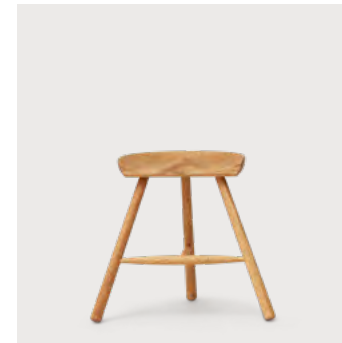

Shoemaker Chairs

Origin: Made in Denmark
Designed by: Werner

Shoemaker Chair 49, Oak

Product no.: 8200
Material: Solid European Oak
Finish: Natural Oil
Net weight: 3,8 kg
Size: W: 53 cm, H: 49 cm, D: 40 cm