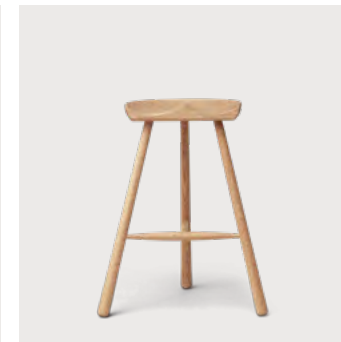

Shoemaker Chair 68, White Oak

Product no.: 8211
Material: Solid European Oak
Finish: White Oil
Net weight: 4,3 kg
Size: W: 54 cm, H: 68 cm, D: 47 cm

Retail Price
DKK: 6.250
NOK: 9.450
SEK: 9.750
EUR: 837
GBP: 771