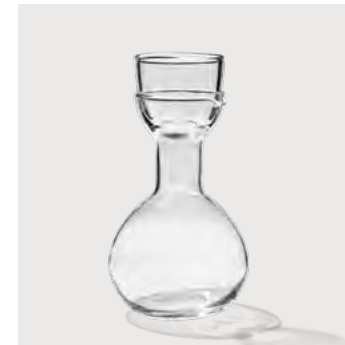

Accessories

Retail Price
DKK: 595
NOK: 895
SEK: 925
EUR: 79
GBP: 73

Pinho Carafe, incl. 1 Glass

Product no.: 3705
Material: Mouth-blown Clear Glass
Origin: Made in Portugal
Designed by: Linnea Ek Blæhr
Size: Ø: 14,5 cm, H: 22,5 cm (1,1 L)
Note: Can be used for cold and hot drinks