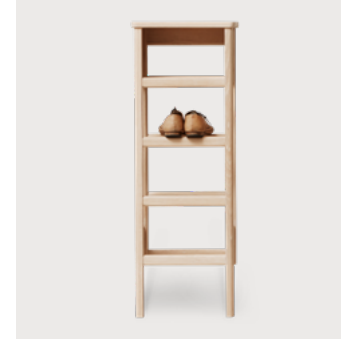

Retail Price
 DKK: 3.695
 NOK: 5.595
 SEK: 5.775
 EUR: 495
 GBP: 455

A Line Mirror, Black
 Product no.: 2142
 Finish: Black-stained and Lacquer
 Net weight: 16,2 kg
 Size: W: 52 cm, H: 195 cm, D: 4 cm

Retail Price
 DKK: 3.895
 NOK: 5.895
 SEK: 6.095
 EUR: 525
 GBP: 485

A Line Collection

Origin: Made in Bosnia and Herzegovina
 Material: FSC®-certified Solid European Oak
 Designed by: Jonas Herman, Herman Studio

A Line Shoe Rack 35, Oak
 Product no.: 2160
 Finish: Natural Oil
 Net weight: 5,5 kg
 Size: W: 35 cm, H: 100 cm, D: 25 cm
 Note: Fits four pairs of shoes