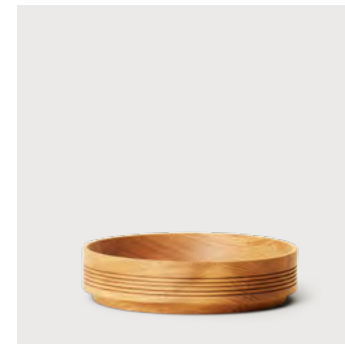

Retail Price
DKK: 350
NOK: 525
SEK: 550
EUR: 49
GBP: 45

Alcoa Pitcher, 1L

Product no.: 3125
Material: Portuguese Stoneware
Origin: Made in Portugal
Size: Ø: 11 cm, H: 21 cm (1 L)

Retail Price
DKK: 295
NOK: 450
SEK: 460
EUR: 39
GBP: 36

Alcoa Vase, Large

Product no.: 3101
Material: Portuguese Stoneware
Origin: Made in Portugal
Size: Ø 9,5 cm, H: 21 cm

Retail Price
DKK: 1.250
NOK: 1.895
SEK: 1.950
EUR: 167
GBP: 155

Section Wooden Bowl

Product no.: 3210
Material: Solid European Oak
Finish: Food Approved Natural Oil
Origin: Made in Bosnia and Herzegovina
Designed by: Jonas Herman, Herman Studio
Size: Ø: 24 cm, H: 6 cm