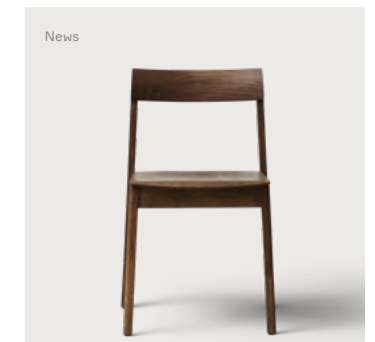

Blueprint Chair, Smoked Oak
Product no: 2006
Finish: Dark Brown Oil
Net weight: 5,1 kg

Retail Price
DKK: 3.675
NOK: 5.575
SEK: 5.750
EUR: 495
GBP: 455