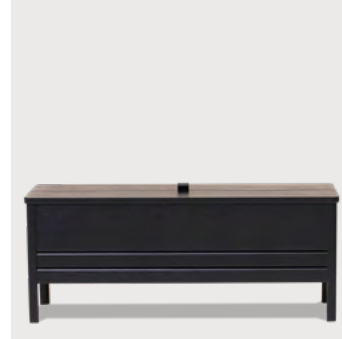

A Line Storage Bench 111, Black
Product no.: 2136
Finish: Black-stained and Lacquer
Net weight: 19 kg
Size: L: 111 cm, W: 35 cm, H: 45 cm

Retail Price
DKK: 8.250
NOK: 12.500
SEK: 12.895
EUR: 1.098
GBP: 998