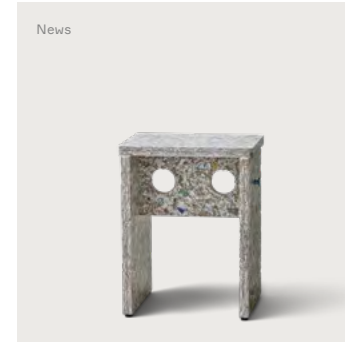

Remake Stool
Product no: 1300
Material: Recoma Packwall, Recycled Packaging Waste
Net weight: 8,8 kg
Size: W: 35 cm, H: 45,5 cm, D: 28 cm

Retail Price
DKK: 1.995
NOK: 2.995
SEK: 3.150
EUR: 267
GBP: 245