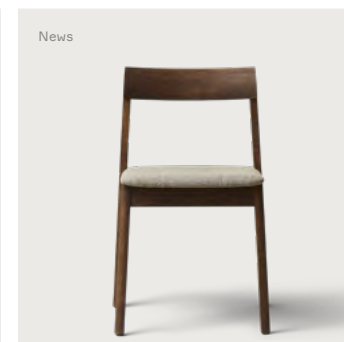

Blueprint Chair, Smoked Oak
 Product no: 2006
 Finish: Dark Brown Oil
 Net weight: 5,1 kg

Retail Price
 DKK: 3.675
 NOK: 5.575
 SEK: 5.750
 EUR: 495
 GBP: 455

Blueprint Chair, Black, Hallingdal
 Product no: 2022
 Finish: Black-stained and Matt Lacquer
 Textile: Hallingdal 65 0376 by Kvadrat
 Net weight: 5,5 kg