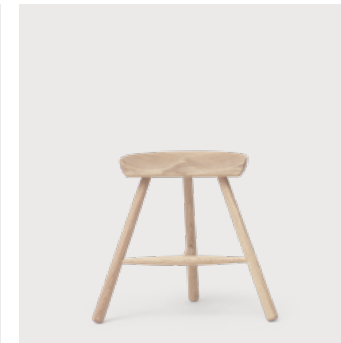

Shoemaker Chair 49, White Oak

Product no.: 8201
Material: Solid European Oak
Finish: White Oil
Net weight: 3,8 kg
Size: W: 53 cm, H: 49 cm, D: 40 cm