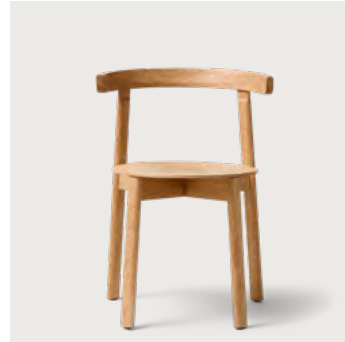

Lunar Chair

Place of Origin: Made in Bosnia and Herzegovina
Material: FSC®-certified Solid European Oak. Molded Veneer
Size: W: 52,5 cm, H: 74,5 cm, D: 49 cm, Seat Height: 45,5 cm
Designed by: Jonas Herman, Herman Studio
Note: Stackable up to 3 chairs
COM option: Available, usage of textile is 0,5 meter for 2 chairs, min. 4 pcs.
Bespoke Finish: Available

Lunar Chair, Oak
Product no: 1100
Finish: Natural Oil
Net weight: 5 kg