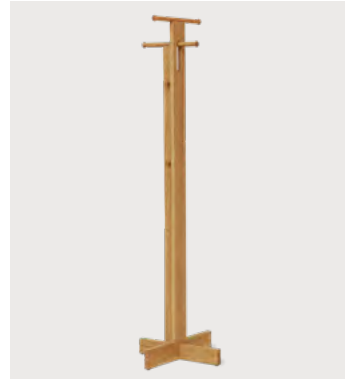

Wardrobe

Origin: Made in Bosnia and Herzegovina
Material: FSC®-certified Solid European Oak
Designed by: Jonas Herman, Herman Studio

Foyer Coat Stand, Oak
Product no.: 1400
Finish: Natural Oil
Size: W: 50 cm, H: 173,3 cm
Net weight: 5,1 kg