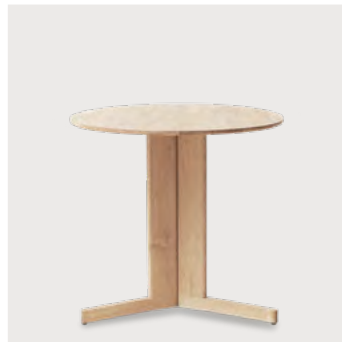

Trefoil Round Table Ø75, 3 Legs, White Oak
Product no: 1251
Finish: White Oil
Net weight: 13 kg
Size: H: 72,5 cm, Ø: 75 cm

Retail Price
DKK: 6.250
NOK: 9.475
SEK: 9.775
EUR: 837
GBP: 770