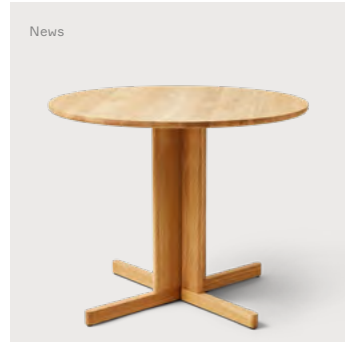

Trefoil Tables

Place of Origin: Made in Poland
Material: FSC®-certified Solid European Oak
Designed by: Jonas Herman, Herman Studio
Bespoke Finish and Size: Available

Trefoil Round Table Ø90, Oak
Product no: 1265
Finish: Natural Oil
Net weight: 17,7 kg
Size: H: 72,5 cm, Ø: 90 cm