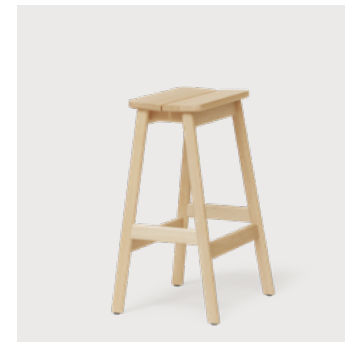

Angle Standard Stool 65, Beech
Product no: 5200
Material: FSC®-certified Solid European Beech
Finish: Matt Lacquer
Net weight: 3,3 kg
Size: W: 40 cm, H: 65 cm, D: 36 cm

Retail Price
DKK: 1.695
NOK: 2.575
SEK: 2.650
EUR: 227
GBP: 209