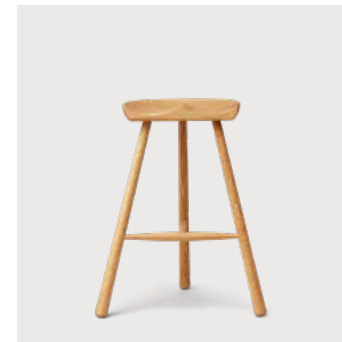

Shoemaker Chair 49, Black

Product no.: 8105
 Material: Solid European Beech
 Finish: Black-stained and Lacquer
 Net weight: 3,8 kg
 Size: W: 53 cm, H: 49 cm, D: 40 cm

Retail Price
 DKK: 3.500
 NOK: 5.295
 SEK: 5.475
 EUR: 468
 GBP: 431

Shoemaker Chair 68, Black

Product no.: 8115
 Material: Solid European Beech
 Finish: Black-stained and Lacquer
 Net weight: 4,3 kg
 Size: W: 54 cm, H: 68 cm, D: 47 cm

Retail Price
 DKK: 4.250
 NOK: 6.450
 SEK: 6.650
 EUR: 569
 GBP: 525