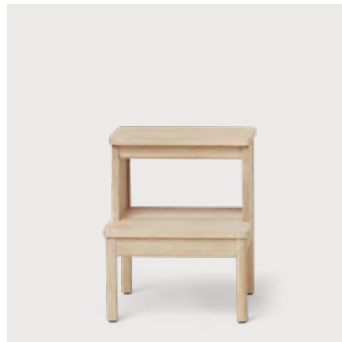

A Line Step Stool, White Oak
Product no.: 2171
Finish: White Oil
Net weight: 5,5 kg
Size: W: 38,5 cm, H: 45,5 cm, D: 38 cm

Retail Price
DKK: 2.495
NOK: 3.775
SEK: 3.895
EUR: 335
GBP: 309

Rim Collection

Origin: Made in Bosnia and Herzegovina
Material: FSC®-certified Solid European Oak
Designed by: Jonas Herman, Herman Studio