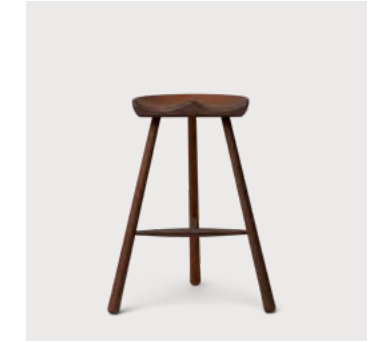

Shoemaker Chair 68, Smoked Oak

Product no.: 8215
Material: Solid European Oak
Finish: Smoked Oak and Natural Oil
Net weight: 4,3 kg
Size: W: 54 cm, H: 68 cm, D: 47 cm

Retail Price
DKK: 6.500
NOK: 9.850
SEK: 10.150
EUR: 871
GBP: 799