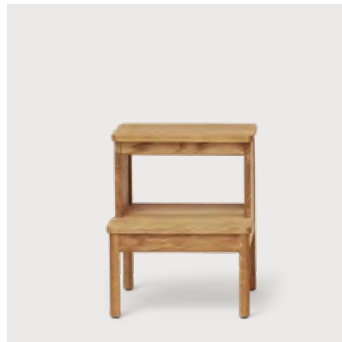

A Line Step Stool, Oak
Product no.: 2170
Finish: Natural Oil
Net weight: 5,5 kg
Size: W: 38,5 cm, H: 45,5 cm, D: 38 cm