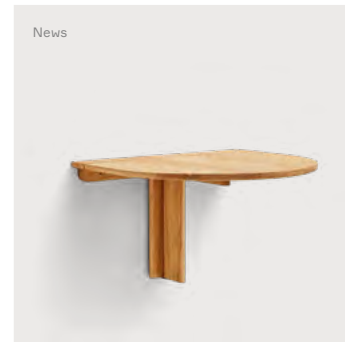

Trefoil Folding Wall Table, Oak
Product no: 1255
Finish: Natural Oil
Net weight: 12 kg
Size: W: 75 cm, H: 49 cm, D: 68 cm

Retail Price
DKK: 5.500
NOK: 8.350
SEK: 8.595
EUR: 737
GBP: 678

Stools

Origin: Made in Bosnia and Herzegovina
Designed by: Jonas Herman, Herman Studio
Bespoke size: Angle Standard Stool in bar height (75 cm) is available upon request