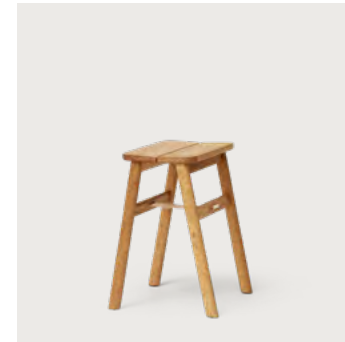

Angle Foldable Stool, Oak
Product no: 2150
Material: FSC®-certified Solid European Oak
Finish: Natural Oil
Net weight: 3 kg
Size: W: 36 cm, H: 47,5 cm, D: 41 cm
Note: Angle Hook, Brass, Large (No. 3300) is included

Retail Price
DKK: 2.195
NOK: 3.325
SEK: 3.425
EUR: 295
GBP: 272