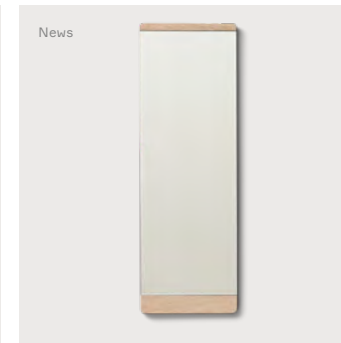

Rim Mirror 35x110, White Oak
Product no.: 2411
Finish: White Oil
Net weight: 4,4 kg
Size: W: 35 cm, H: 110 cm, D: 2,2 cm

Retail Price
DKK: 2.250
NOK: 2.995
SEK: 3.500
EUR: 298
GBP: 275