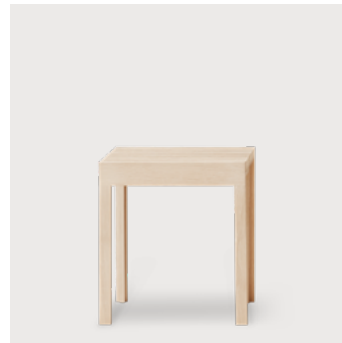

Retail Price
 DKK: 1.695
 NOK: 2.575
 SEK: 2.650
 EUR: 227
 GBP: 209

Angle Standard Stool 65, Black
 Product no: 5201
 Material: FSC®-certified Solid European Beech
 Finish: Black-stained and Matt Lacquer
 Net weight: 3,3 kg
 Size: W: 40 cm, H: 65 cm, D: 36 cm

Retail Price
 DKK: 3.500
 NOK: 5.295
 SEK: 5.495
 EUR: 468
 GBP: 431

Lightweight Stool, Oak

Product no: 1270
 Finish: Natural Oil
 Net weight: 2,5 kg
 Size: W: 40 cm, H: 45 cm, D: 29,5 cm

Retail Price
 DKK: 3.500
 NOK: 5.295
 SEK: 5.495
 EUR: 468
 GBP: 431