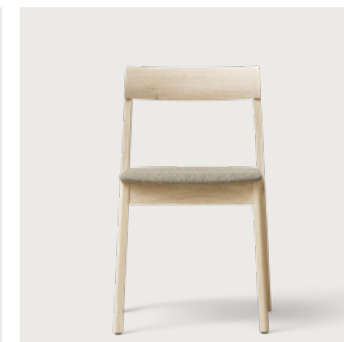

Blueprint Chair, White Oak, Hallingdal
Product no: 2021
Finish: White Oil
Textile: Hallingdal 65 0227 by Kvadrat
Net weight: 5,5 kg

Retail Price
DKK: 4.250
NOK: 6.450
SEK: 6.650
EUR: 569
GBP: 525