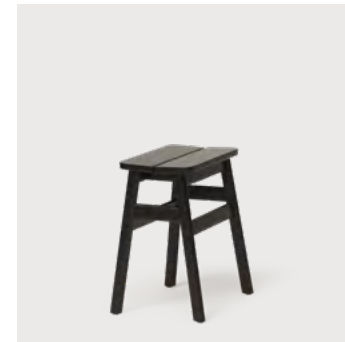

Angle Standard Stool 45, Black
Product no: 5101
Material: FSC®-certified Solid European Beech
Finish: Black-stained and Matt Lacquer
Net weight: 2,9 kg
Size: W: 38 cm, H: 46 cm, D: 32 cm

Retail Price
DKK: 1.595
NOK: 2.395
SEK: 2.495
EUR: 213
GBP: 196