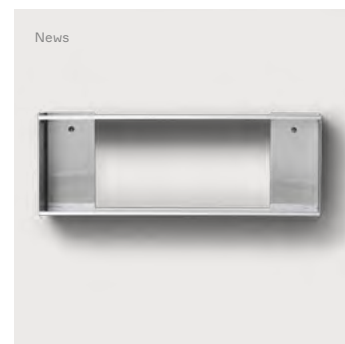

News
Retail Price
DKK: 2.250
NOK: 3.395
SEK: 3.500
EUR: 298
GBP: 275

Taper Shelf Line, 25x70
Product no.: 2810
Net weight: 3,9 kg
Size: L: 70 cm, H: 25,5 cm, D: 14 cm