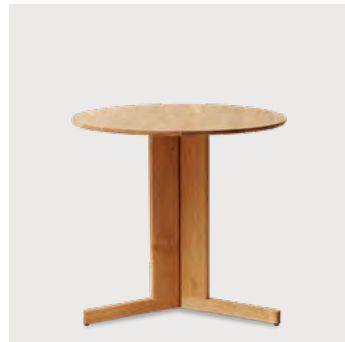

Trefoil Round Table Ø75, 3 Legs, Oak
Product no: 1250
Finish: Natural Oil
Net weight: 13 kg
Size: H: 72,5 cm, Ø: 75 cm