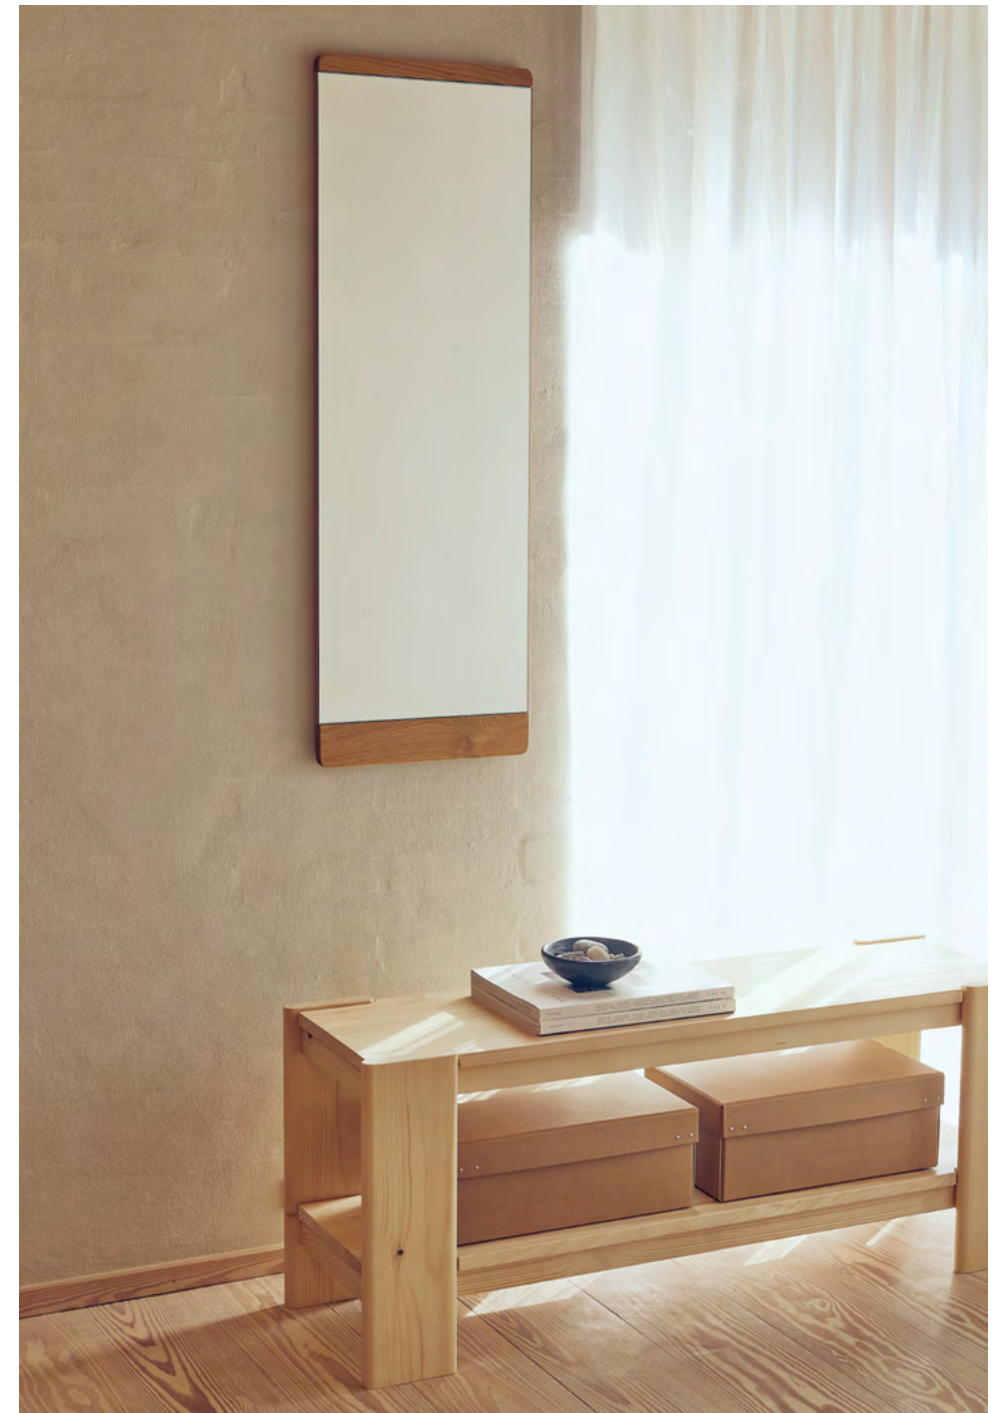

Rim Collection

Two new and larger sizes have been added to the Rim collection, Rim Pinboard, 60 x 145 and Rim Mirror, 35 x 110

Price and details on page 27