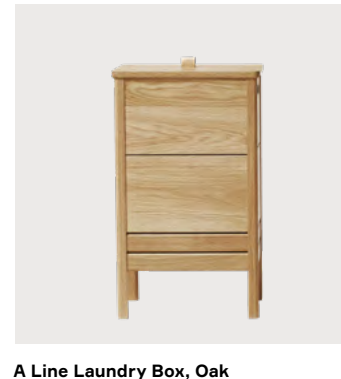

A Line Laundry Box, Oak
Product no.: 2125
Finish: Natural Oil
Net weight: 12,4 kg
Size: W: 43 cm, H: 73 cm, D: 32,5 cm