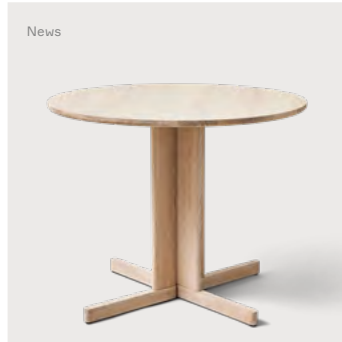

Trefoil Round Table Ø90, White Oak
Product no: 1266
Finish: Oil
Net weight: 17,7 kg
Size: H: 72,5 cm, Ø: 90 cm

Retail Price
DKK: 7.995
NOK: 11.995
SEK: 12.495
EUR: 1.098
GBP: 998