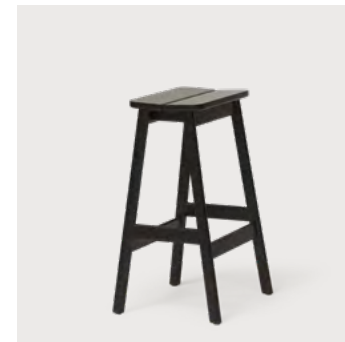

Angle Standard Stool 65, Black
Product no: 5201
Material: FSC®-certified Solid European Beech
Finish: Black-stained and Matt Lacquer
Net weight: 3,3 kg
Size: W: 40 cm, H: 65 cm, D: 36 cm

Retail Price
DKK: 1.895
NOK: 2.895
SEK: 2.950
EUR: 255
GBP: 235