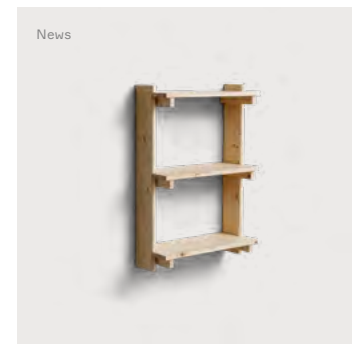

Beam Bench, Pine
Product no.: 6010
Net weight: 11,2 kg
Size: L: 112 cm, W: 45 cm, H: 33 cm

News
Retail Price
DKK: 2.495
NOK: 3.775
SEK: 3.895
EUR: 335
GBP: 409

Beam Wall Shelf 3, Pine
Product no.: 6100
Net weight: 8,5 kg
Size: W: 60 cm, H: 90,5 cm, D: 25 cm