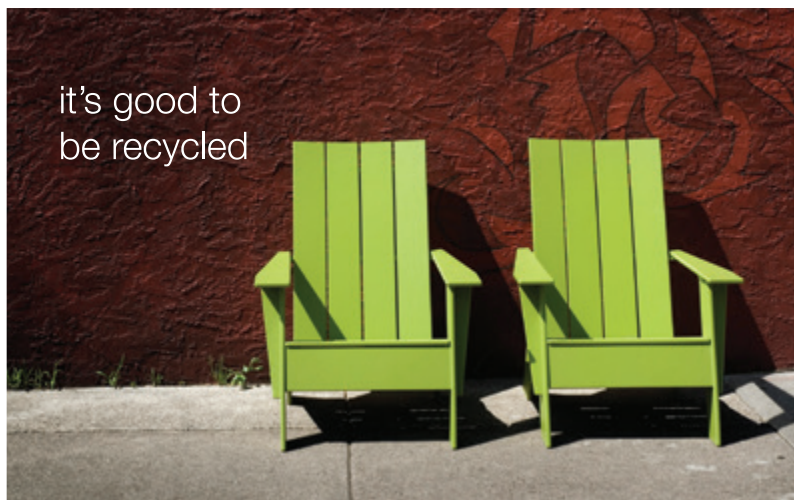

Sustainable manufacturing is at the core of who we are as a company. During the production process, we generate waste, but more than 88 percent of the waste from Loll's manufacturing process is sent to a local recycling plant where it is recycled again. The remainder is incinerated to make electricity. Being a part of the circular economy is of utmost importance us which is why we also created a material reutilization program. To ensure products don't end up in the landfill, customers send products or parts back to us so they can be properly recycled and turned into another useful product. Additionally at our production facility we redirect the heat that is generated from our CNC machines to keep our buildings warm during the winter months. To verify these sustainable efforts and have product traceability, we attained a Cradle to Cradle® certificate for our outdoor furniture products.