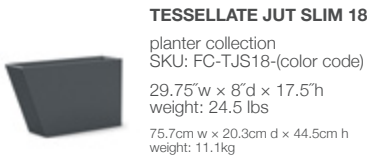

loltrade.com

Loll Designs offers trade and contract programs for qualified professionals, including interior designers, architects and developers. We created loltrade.com as a comprehensive resource for our very extensive product offering, ranging from site furnishings to dining pieces and includes multiple Adirondack and lounge-style chairs.

At loltrade.com you will find...

- most up to date list of products available
- downloadable cut sheets
- downloadable 3D DWG + Revit files
- photos of featured commercial projects
- request color samples & fabric swatches
- list of sales reps in your area

request
sample
kit

Visit loltrade.com/samplekit to order material samples and cushion fabric swatches.

it's good to
be recycled