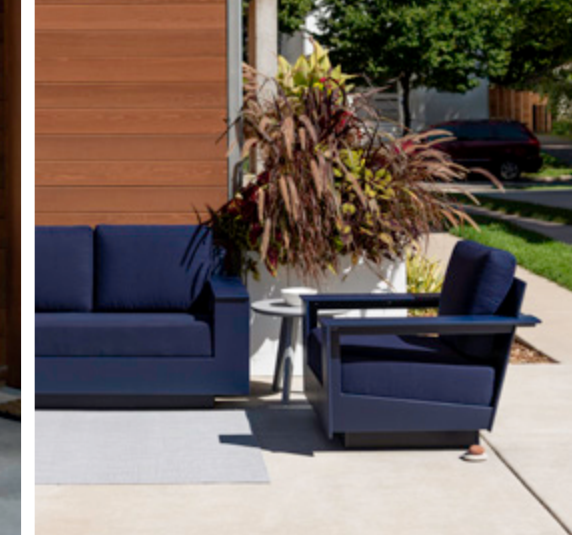

nisswa collection

The Nisswa Collection was designed in the spirit of screen porches on hot summer nights and shady decks overlooking sky blue lakes. Wide arms and thick cushions are perfect for a gathering with friends and family or alone with a blanket and a book. Made with a 100% recycled plastic frame and super durable Sunbrella fabric on the cushions.