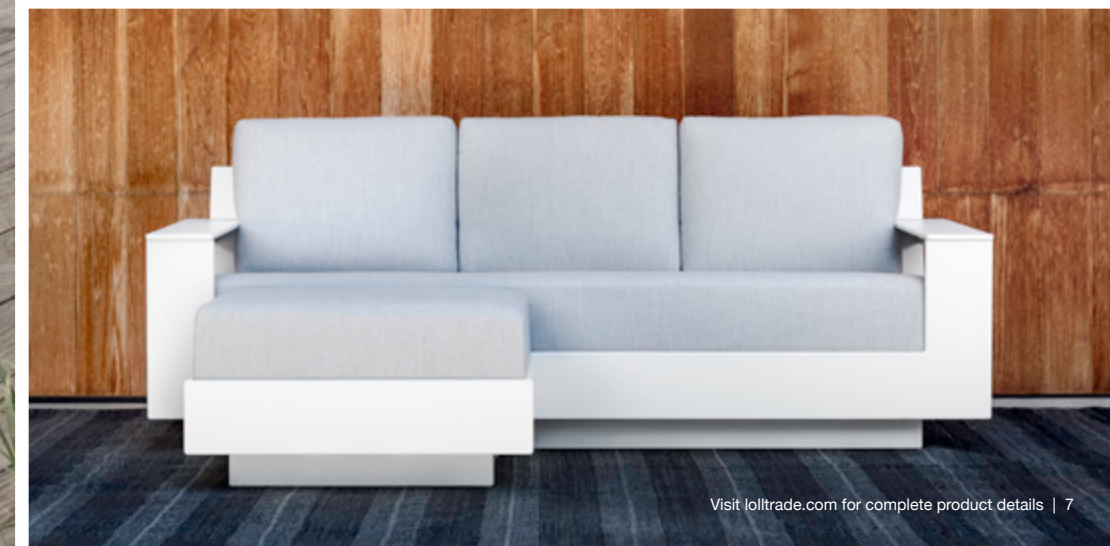

nisswa collection

The Nisswa Collection was designed in the spirit of screen porches on hot summer nights and shady decks overlooking sky blue lakes. Wide arms and thick cushions are perfect for a gathering with friends and family or alone with a blanket and a book. Made with a 100% recycled plastic frame and super durable Sunbrella fabric on the cushions.