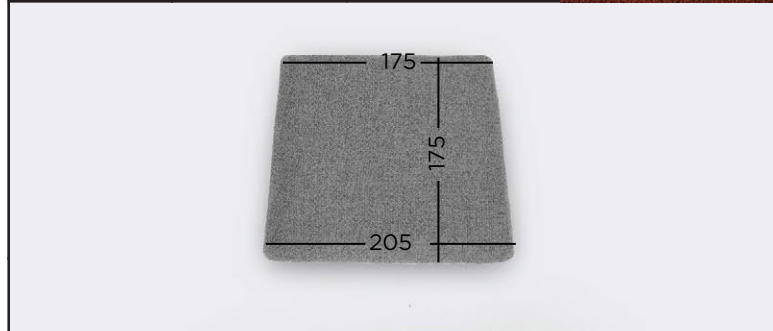

PRODUCT NAME Naïve Chair		DESIGNER etc.etc.	BRAND EMKO
FRONT SIDE 	LEFT SIDE 		DIMENSIONS & WEIGHTS General Dimensions : 492 x 389 x H823mm, 5 kg 1 package: 515 x 425 x H115mm, 6 kg

COLOR	CODE	FINISH	BACKREST	COLOR	CODE	FINISH	BACKREST
 Natural ash	NASH	Oiled	60021 Anthracite	 White	NWHITE	Painted	60004 Gray
 Black	NBLACK	Painted	60021 Anthracite	 Blue	NBLUE	Painted	65011 Blue
 Grey	NGREY	Painted	60004 Gray	 Yellow	NYELLOW	Painted	62057 Yellow
 Pink	NPINK	Painted	63075 Red				

PRODUCT DETAILS	
Assembly	Partial assembly required
Instructions Included	Yes
Wood	Solid ash
Finish - For exact information please take a look according the model	
Paint	Polyurethane
Textile Backrest - Gabriel Step Melange 100% Trevira CS, Inside HR5050 foam	
Abrasion resistance Rubs Martindale (EN ISO 12947-2): 100,000	
Textile Maintenance	Dry cleaning
Felt pads	8 pcs.
Package	1 pcs.
Guarantee	24 months