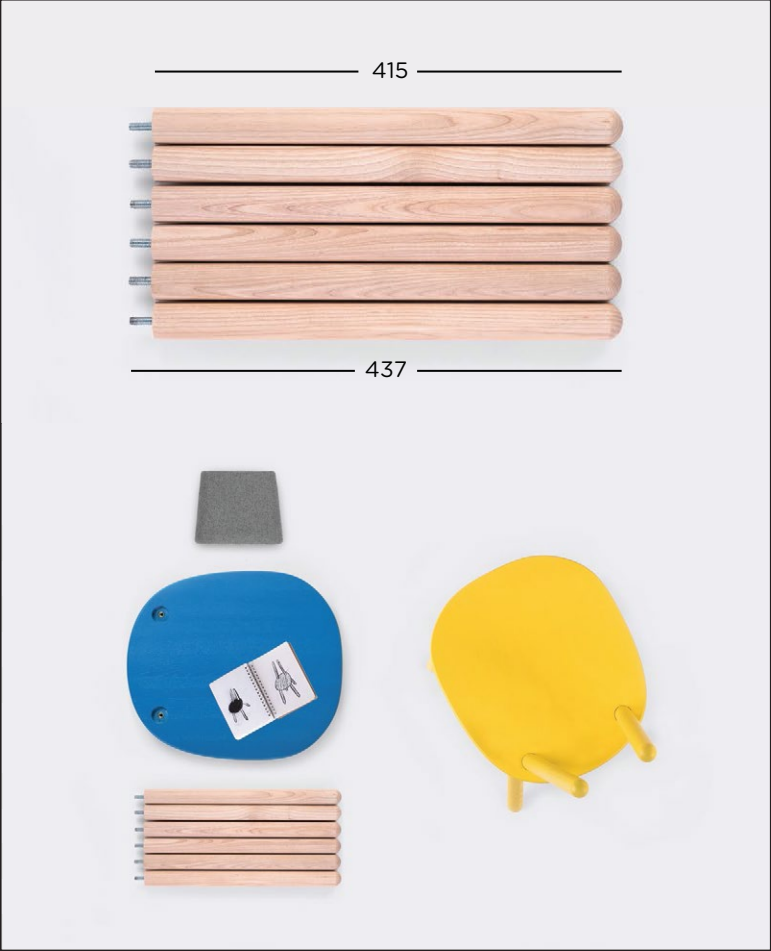

PRODUCT NAME Naïve Chair		DESIGNER etc.etc.	BRAND EMKO
FRONT SIDE 	LEFT SIDE 		DIMENSIONS & WEIGHTS General Dimensions : 492 x 389 x H823mm, 5 kg 1 package: 515 x 425 x H115mm, 6 kg

COLOR	CODE	FINISH	BACKREST	COLOR	CODE	FINISH	BACKREST
 Natural ash	NASH	Oiled	60021 Anthracite	 White	NWHITE	Painted	60004 Gray
 Black	NBLACK	Painted	60021 Anthracite	 Blue	NBLUE	Painted	65011 Blue
 Grey	NGREY	Painted	60004 Gray	 Yellow	NYELLOW	Painted	62057 Yellow
 Pink	NPINK	Painted	63075 Red				

PRODUCT DETAILS	
Assembly	Partial assembly required
Instructions Included	Yes
Wood	Solid ash
Finish - For exact information please take a look according the model	
Paint	Polyurethane
Textile Backrest - Gabriel Step Melange 100% Trevira CS, Inside HR5050 foam	
Abrasion resistance Rubs Martindale (EN ISO 12947-2): 100,000	
Textile Maintenance	Dry cleaning
Felt pads	8 pcs.
Package	1 pcs.
Guarantee	24 months