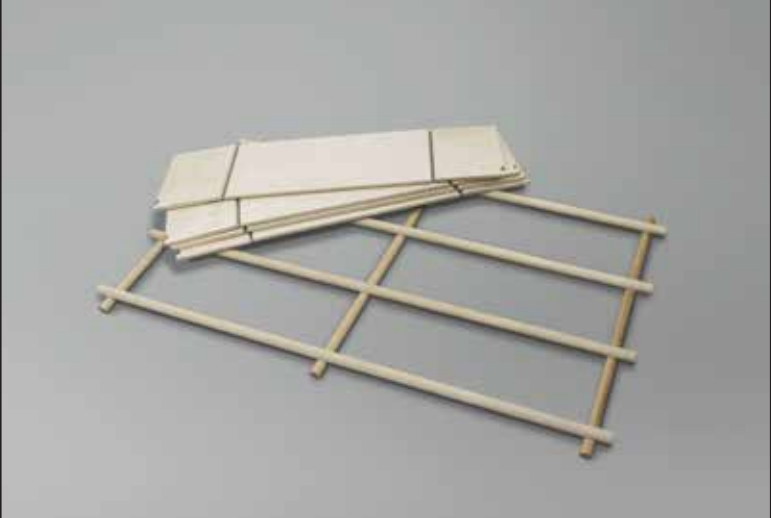

DIMENSIONS & WEIGHTS				
CODE FIN12(C)+1	FIN23(B)+4	FIN22(D)+2	FIN21(F)+1	FIN13(A)+2
shelves added (+1)	shelves added (+4)	shelves added (+2)	shelves added (+1)	shelves added (+2)
frame size W632D250H506	frame size W1180D250H717	frame size W1180D250H506	frame size W1180D250H296	frame size W632D250H717
frame weight kg	frame weight 2.84kg	frame weight 2.15kg	frame weight	frame weight 1.72kg
shelf weight 2.08kg	shelves weight 6.05kg	shelves weight 4.08kg	shelf weight 2.08kg	shelves weight 4.08kg

PACKAGE				
packed frame size	packed frame size 1220x135x70	packed frame size 1245x110x70	packed frame size	packed frame size 790x135x70
packed shelf size 1220x135x70	packed shelf size 1220x135x70	packed shelf size 1220x135x70	packed shelf size 1220x135x70	packed shelf size 1220x135x70

PRODUCT DETAILS	
Assembly	Required
Instructions Included	Yes
Frame	Solid birch
Frame finish	Oiled
Shelves	Birch plywood
Shelves finish	No finish
Fabric	Felt, grey
Load per shelf	25 kg
Fittings - included for the assembling of frame. For hanging on the wall please buy according the wall.	
Hooks	Steel, 2 pcs included
Package	1 pcs.
Guarantee	24 months